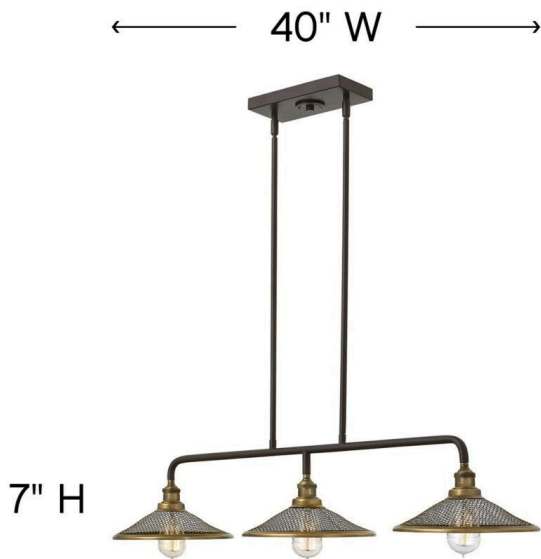

RIGBY

4364KZ

MEDIUM THREE LIGHT LINEAR

Rigby is inspired by the Americana barn light reborn as a chic interior retro classic. Features such as cast socket covers, mesh shades, canopy detail and two-tone finish options combine the best in both vintage and industrial design elements.

DETAILS	
FINISH:	Buckeye Bronze
MATERIAL:	Steel
DIMMABLE:	No

DIMENSIONS	
WIDTH:	40"
HEIGHT:	7"
DEPTH:	10
WEIGHT:	7.7lb

LIGHT SOURCE	
LIGHT SOURCE:	Socketed
WATTAGE:	3-14w Med. LED, 60w Equiv. or 3-60w Med.
VOLTAGE:	120v

MOUNTING	
CANOPY:	4.75"W X 9"L
LEAD WIRE:	1 X 120"
MAX HEIGHT:	39.3

SHIPPING	
CARTON LENGTH:	34.3
CARTON WIDTH:	12
CARTON HEIGHT:	6.5
CARTON WEIGHT:	9.9

PRODUCT DETAILS:

- This fixture includes multiple down stems in various lengths to customize the installation height, including two 6" stems and four 12" stems
- Suitable for use in dry (indoor) locations as defined by NEC and CEC. Meets United States UL Underwriters Laboratories & CSA Canadian Standards Association Product Safety Standards.
- Ideal for vintage filament bulbs (not included)
- Angular lines, a bold finish, simple shape and sturdy details merge for a robust but pared down industrial design