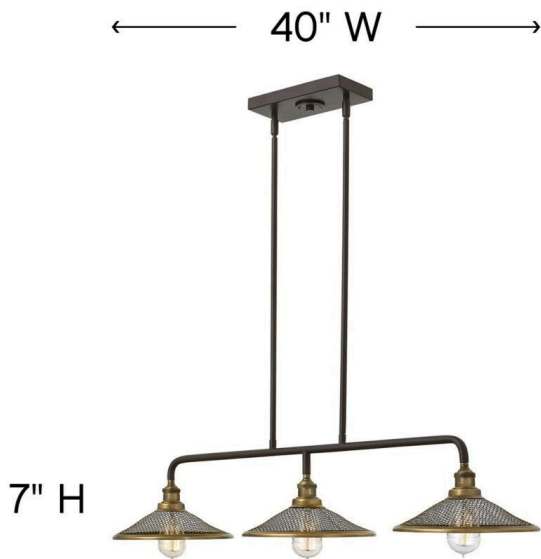

### MEDIUM THREE LIGHT LINEAR

Rigby is inspired by the Americana barn light reborn as a chic interior retro classic. Features such as cast socket covers, mesh shades, canopy detail and two-tone finish options combine the best in both vintage and industrial design elements.

DETAILS	
FINISH:	Buckeye Bronze
MATERIAL:	Steel
DIMMABLE:	No

DIMENSIONS	
WIDTH:	40"
HEIGHT:	7"
DEPTH:	10
WEIGHT:	7.7lb

LIGHT SOURCE	
LIGHT SOURCE:	Socketed
WATTAGE:	3-14w Med. LED, 60w Equiv. or 3-60w Med.
VOLTAGE:	120v

MOUNTING	
CANOPY:	4.75"W X 9"L
LEAD WIRE:	1 X 120"
MAX HEIGHT:	39.3

SHIPPING	
CARTON LENGTH:	34.3
CARTON WIDTH:	12
CARTON HEIGHT:	6.5
CARTON WEIGHT:	9.9

#### PRODUCT DETAILS:

- This fixture includes multiple down stems in various lengths to customize the installation height, including two 6" stems and four 12" stems
- Suitable for use in dry (indoor) locations as defined by NEC and CEC. Meets United States UL Underwriters Laboratories & CSA Canadian Standards Association Product Safety Standards.
- Ideal for vintage filament bulbs (not included)
- Angular lines, a bold finish, simple shape and sturdy details merge for a robust but pared down industrial design