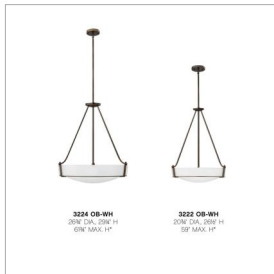

HATHAWAY

3222OB-WH

MEDIUM PENDANT

Hathaway's striking design features a bold shade held in place by three intersecting, floating arms with unique forged uprights and ring detail for a modern style. Available in Heritage Brass with etched glass, Olde Bronze with etched glass, Olde Bronze with etched amber glass and Antique Nickel with etched glass.

DETAILS	
FINISH:	Olde Bronze
MATERIAL:	Metal
GLASS:	Etched
SLOPE DEGREE:	90
DIMMABLE:	No

DIMENSIONS	
WIDTH:	20.8"
HEIGHT:	26.5"
WEIGHT:	19lb

LIGHT SOURCE	
LIGHT SOURCE:	Socketed
VOLTAGE:	120v

MOUNTING	
CANOPY:	5" Dia.
LEAD WIRE:	1 X 120"
MAX HEIGHT:	59

SHIPPING	
CARTON LENGTH:	26.8
CARTON WIDTH:	21.3
CARTON HEIGHT:	9.5
CARTON WEIGHT:	23

PRODUCT DETAILS:

- This item may be hung on a sloped ceiling
- This fixture includes multiple down stems in various lengths to customize the installation height of the fixture, including one 6" stem and two 12" stems
- Suitable for use in dry (indoor) locations as defined by NEC and CEC. Meets United States UL Underwriters Laboratories & CSA Canadian Standards Association Product Safety Standards.
- Merging the best of traditional and modern elements with a sophisticated and streamlined look

HINKLEY

HINKLEY
33000 Pin Oak Parkway
Avon Lake, OH 44012

PHONE: (440) 653-5500
Toll Free: 1 (800) 446-5539

hinkley.com