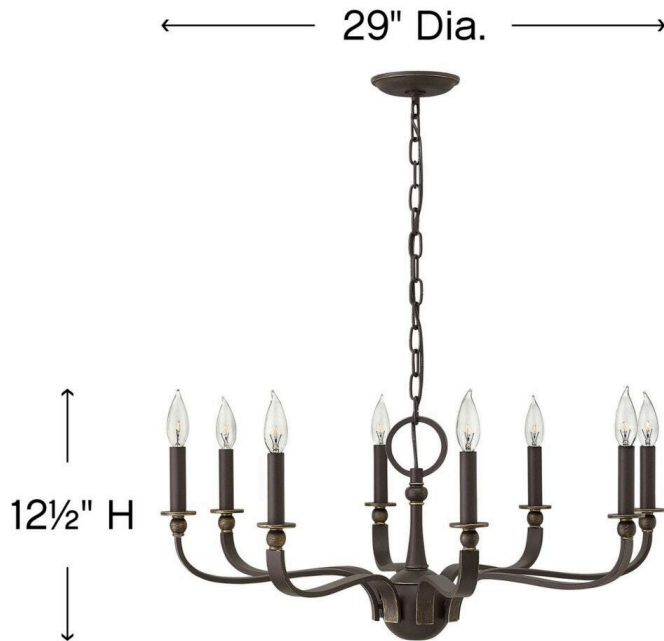

RUTHERFORD

3598OZ

MEDIUM SINGLE TIER CHANDELIER

Rutherford's traditional simplicity recalls the charm of Williamsburg updated into a lighter, sleeker silhouette. Elegant arms extend confidently from cast spheres while an oversized top loop adds a modern touch. A classic style that complements any decor, Rutherford is an ideal fit for the lower ceiling heights common in traditional homes.

DETAILS	
FINISH:	Oil Rubbed Bronze
MATERIAL:	Steel
SLOPE DEGREE:	90
DIMMABLE:	No

DIMENSIONS	
WIDTH:	29"
HEIGHT:	12.5"
WEIGHT:	9.7lb

LIGHT SOURCE	
LIGHT SOURCE:	Socketed
WATTAGE:	8-5w Cand. LED, 60w Equiv. or 8-60w Cand.
VOLTAGE:	120v

MOUNTING	
CANOPY:	5" Dia.
LEAD WIRE:	1 X 72"

SHIPPING	
CARTON LENGTH:	30
CARTON WIDTH:	29
CARTON HEIGHT:	13.3
CARTON WEIGHT:	18

PRODUCT DETAILS:

- This item may be hung on a sloped ceiling
- Suitable for use in dry (indoor) locations as defined by NEC and CEC. Meets United States UL Underwriters Laboratories & CSA Canadian Standards Association Product Safety Standards.
- Classic, elegant lines and timeless details enhance a traditional space