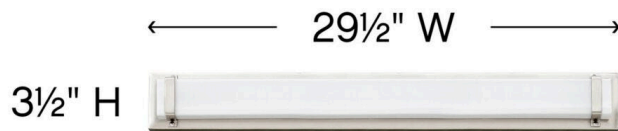

### LARGE LED VANITY

Tremont offers a bold silhouette ideal for any transitional décor. The formed linear panel of etched white acrylic creates a soft and seamless appearance while evenly diffusing the eco-efficient LED light source. Offered in Brushed Nickel or Polished Nickel, the shade is secured with sleek metal bands, riveted at each end and framed by a full-length back plate. A raceway back plate allows mounting directly to the wall without the included junction box cover plate, for a more streamlined look.

DETAILS	
FINISH:	Polished Nickel
MATERIAL:	Metal
GLASS:	Etched White Acrylic
DIMMABLE:	YES - CL TYPE DIMMER (SSL7A)

DIMENSIONS	
WIDTH:	29.5"
HEIGHT:	3.5"
WEIGHT:	5lb
BACK PLATE:	29.5"W X 3.5"H
EXTENSION:	2.8"
TOP TO OUTLET:	1.750000"