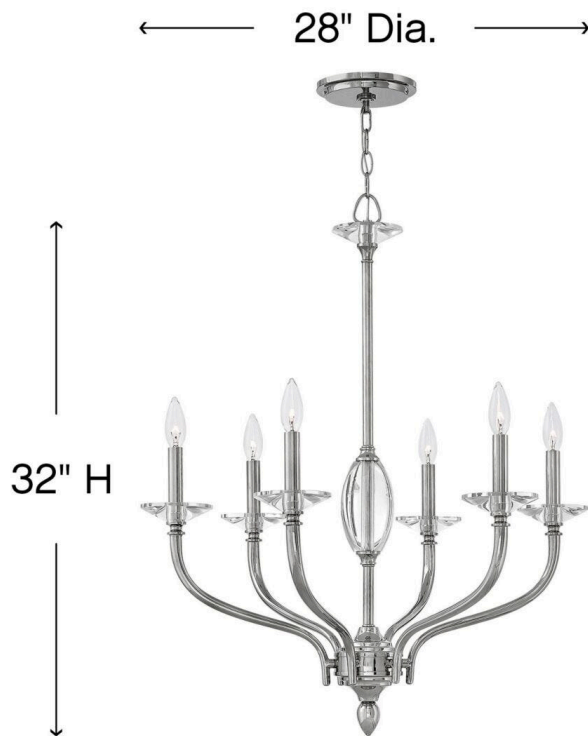

SURREY

4006PN

MEDIUM SINGLE TIER

Surrey combines traditional elegance and dazzling crystal details into a fresh, streamlined silhouette. Slim, tapered arms in Polished Nickel with crystal bobeches surround a striking oblong center. Optional white linen shades add a discreet layer of glamour.

DETAILS	
FINISH:	Polished Nickel
MATERIAL:	Steel
SLOPE DEGREE:	90
DIMMABLE:	No

DIMENSIONS	
WIDTH:	28"
HEIGHT:	32"
WEIGHT:	14lb

LIGHT SOURCE	
LIGHT SOURCE:	Socketed
VOLTAGE:	120v

MOUNTING	
CANOPY:	6" Dia.
LEAD WIRE:	1 X 144"

SHIPPING	
CARTON LENGTH:	27
CARTON WIDTH:	23.5
CARTON HEIGHT:	16.5
CARTON WEIGHT:	21

PRODUCT DETAILS:

- This item may be hung on a sloped ceiling
- Suitable for use in dry (indoor) locations as defined by NEC and CEC. Meets United States UL Underwriters Laboratories & CSA Canadian Standards Association Product Safety Standards.
- Classic, elegant lines and timeless details enhance a traditional space