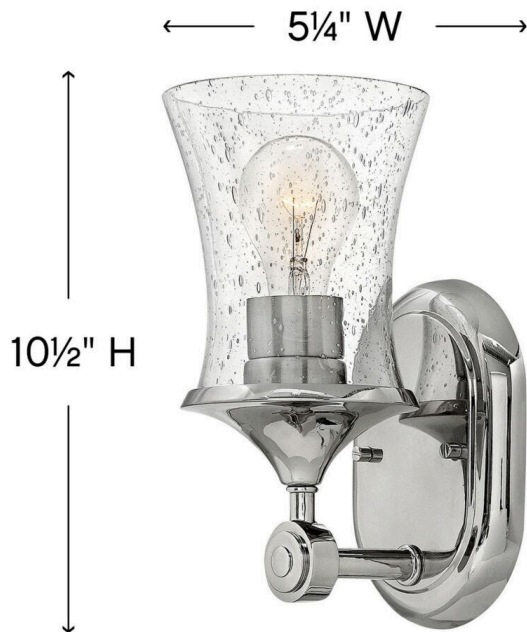

THISTLEDOWN

51800PN

MEDIUM SINGLE LIGHT VANITY

Thistledown is an updated traditional design with smooth, flowing lines and a practical elegance that adds sophistication to any space.

DETAILS	
FINISH:	Polished Nickel
MATERIAL:	Steel
GLASS:	Clear Seedy
DIMMABLE:	No

DIMENSIONS	
WIDTH:	5.3"
HEIGHT:	10.5"
WEIGHT:	2.5lb
BACK PLATE:	5"W X 7"H
EXTENSION:	6.3"
TOP TO OUTLET:	7.000000"

LIGHT SOURCE	
LIGHT SOURCE:	Socketed
WATTAGE:	1-12w Med. LED, 100w Equiv. or 1-100w Med.
VOLTAGE:	120v

SHIPPING	
CARTON LENGTH:	9
CARTON WIDTH:	9
CARTON HEIGHT:	11.5
CARTON WEIGHT:	3.3

PRODUCT DETAILS:

- Fixture can be mounted either up or down
- Suitable for use in damp locations as defined by NEC and CEC. Meets United States UL Underwriters Laboratories & CSA Canadian Standards Association Product Safety Standards.
- Classic, elegant lines and timeless details enhance a traditional space