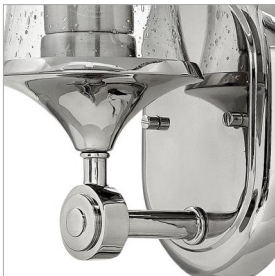

THISTLEDOWN

51800PN

MEDIUM SINGLE LIGHT VANITY

Thistledown is an updated traditional design with smooth, flowing lines and a practical elegance that adds sophistication to any space.

DETAILS	
FINISH:	Polished Nickel
MATERIAL:	Steel
GLASS:	Clear Seedy
DIMMABLE:	No

DIMENSIONS	
WIDTH:	5.3"
HEIGHT:	10.5"
WEIGHT:	2.5lb
BACK PLATE:	5"W X 7"H
EXTENSION:	6.3"
TOP TO OUTLET:	7.000000"

LIGHT SOURCE	
LIGHT SOURCE:	Socketed
WATTAGE:	1-12w Med. LED, 100w Equiv. or 1-100w Med.
VOLTAGE:	120v

SHIPPING	
CARTON LENGTH:	9
CARTON WIDTH:	9
CARTON HEIGHT:	11.5
CARTON WEIGHT:	3.3

PRODUCT DETAILS:

- Fixture can be mounted either up or down
- Suitable for use in damp locations as defined by NEC and CEC. Meets United States UL Underwriters Laboratories & CSA Canadian Standards Association Product Safety Standards.
- Classic, elegant lines and timeless details enhance a traditional space