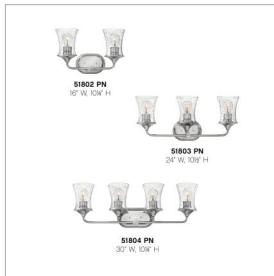

THISTLEDOWN

51802PN

TWO LIGHT VANITY

Thistledown is an updated traditional design with smooth, flowing lines and a practical elegance that adds sophistication to any space.

| DETAILS | |
|-----------|-----------------|
| FINISH: | Polished Nickel |
| MATERIAL: | Steel |
| GLASS: | Clear Seedy |
| DIMMABLE: | No |

| DIMENSIONS | |
|----------------|-----------|
| WIDTH: | 16" |
| HEIGHT: | 10.3" |
| WEIGHT: | 4.2lb |
| BACK PLATE: | 7"W X 5"H |
| EXTENSION: | 6.3" |
| TOP TO OUTLET: | 8.000000" |

| LIGHT SOURCE | |
|---------------|----------|
| LIGHT SOURCE: | Socketed |
| VOLTAGE: | 120v |

| SHIPPING | |
|----------------|------|
| CARTON LENGTH: | 8.5 |
| CARTON WIDTH: | 16 |
| CARTON HEIGHT: | 14.5 |
| CARTON WEIGHT: | 5.8 |

PRODUCT DETAILS:

- Fixture can be mounted either up or down
- Suitable for use in damp locations as defined by NEC and CEC. Meets United States UL Underwriters Laboratories & CSA Canadian Standards Association Product Safety Standards.
- Classic, elegant lines and timeless details enhance a traditional space