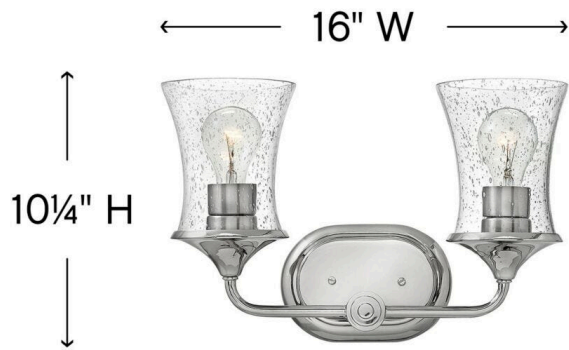

THISTLEDOWN

51802PN

TWO LIGHT VANITY

Thistledown is an updated traditional design with smooth, flowing lines and a practical elegance that adds sophistication to any space.

DETAILS	
FINISH:	Polished Nickel with Heritage Brass accents
MATERIAL:	Steel
GLASS:	Clear Seedy
DIMMABLE:	No

DIMENSIONS	
WIDTH:	16"
HEIGHT:	10.3"
WEIGHT:	4.2lb
BACK PLATE:	7"W X 5"H
EXTENSION:	6.3"
TOP TO OUTLET:	8.000000"

LIGHT SOURCE	
LIGHT SOURCE:	Socketed
VOLTAGE:	120v

SHIPPING	
CARTON LENGTH:	8.5
CARTON WIDTH:	16
CARTON HEIGHT:	14.5
CARTON WEIGHT:	5.8

PRODUCT DETAILS:

- Fixture can be mounted either up or down
- Suitable for use in damp locations as defined by NEC and CEC. Meets United States UL Underwriters Laboratories & CSA Canadian Standards Association Product Safety Standards.
- Classic, elegant lines and timeless details enhance a traditional space