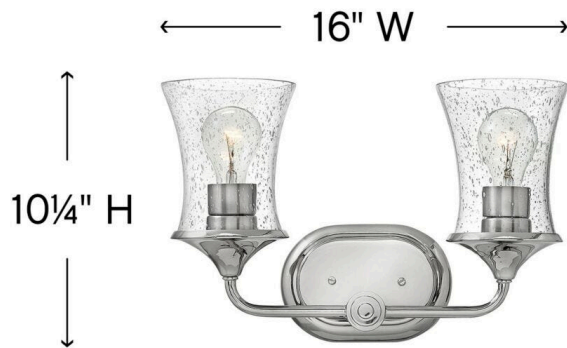

THISTLEDOWN

51802PN

TWO LIGHT VANITY

Thistledown is an updated traditional design with smooth, flowing lines and a practical elegance that adds sophistication to any space.

| DETAILS | |
|-----------|-----------------|
| FINISH: | Polished Nickel |
| MATERIAL: | Steel |
| GLASS: | Clear Seedy |
| DIMMABLE: | No |

| DIMENSIONS | |
|----------------|-----------|
| WIDTH: | 16" |
| HEIGHT: | 10.3" |
| WEIGHT: | 4.2lb |
| BACK PLATE: | 7"W X 5"H |
| EXTENSION: | 6.3" |
| TOP TO OUTLET: | 8.000000" |

| LIGHT SOURCE | |
|---------------|----------|
| LIGHT SOURCE: | Socketed |
| VOLTAGE: | 120v |

| SHIPPING | |
|----------------|------|
| CARTON LENGTH: | 8.5 |
| CARTON WIDTH: | 16 |
| CARTON HEIGHT: | 14.5 |
| CARTON WEIGHT: | 5.8 |

PRODUCT DETAILS:

- Fixture can be mounted either up or down
- Suitable for use in damp locations as defined by NEC and CEC. Meets United States UL Underwriters Laboratories & CSA Canadian Standards Association Product Safety Standards.
- Classic, elegant lines and timeless details enhance a traditional space