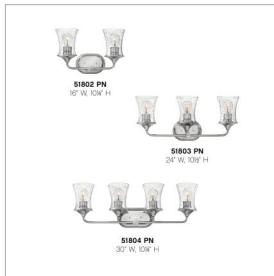

### FOUR LIGHT VANITY

ThistleDown is an updated traditional design with smooth, flowing lines and a practical elegance that adds sophistication to any space.

DETAILS	
FINISH:	Polished Nickel
MATERIAL:	Steel
GLASS:	Clear Seedy
DIMMABLE:	No

DIMENSIONS	
WIDTH:	30"
HEIGHT:	10.3"
WEIGHT:	7.7lb
BACK PLATE:	9"W X 5"H
EXTENSION:	6.3"
TOP TO OUTLET:	8.000000"

LIGHT SOURCE	
LIGHT SOURCE:	Socketed
VOLTAGE:	120v

SHIPPING	
CARTON LENGTH:	32
CARTON WIDTH:	9
CARTON HEIGHT:	14
CARTON WEIGHT:	9.3