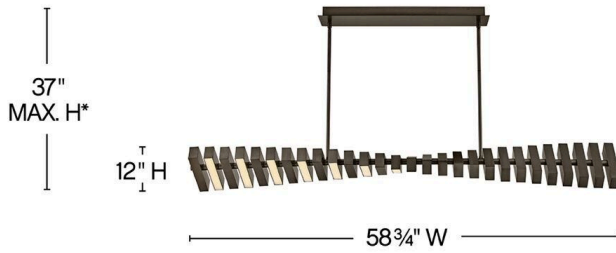

STITCH

FR42456PBO

LARGE LED LINEAR

Stitch strikes a pose with an innovative design, offering bountiful illumination from articulating LED panels. This dynamic linear chandelier is a modern sculptural statement available in Painted Black Oxide or Lacquered Brass finishes.

*Maximum achievable height with stems included.

| DETAILS | |
|-----------|------------------------------|
| FINISH: | Painted Black Oxide |
| MATERIAL: | Steel |
| GLASS: | Polycarbonate Lens |
| DIMMABLE: | YES - CL TYPE DIMMER (SSL7A) |

| DIMENSIONS | |
|------------|--------|
| WIDTH: | 58.8" |
| HEIGHT: | 12" |
| DEPTH: | 7.5 |
| WEIGHT: | 24.2lb |

| LIGHT SOURCE | |
|---------------------------|------------------------------|
| LIGHT SOURCE: | Integrated LED |
| LED NAME: | L4255XB |
| WATTAGE: | 48w LED *Included |
| VOLTAGE: | 120v/277v |
| LUMENS: | 4200 |
| CRI: | 92 |
| INCANDESCENT EQUIVALENCY: | 3 x 75w |
| DIMMABLE: | YES - CL TYPE DIMMER (SSL7A) |

| MOUNTING | |
|-------------|---------------|
| CANOPY: | 4.75"W X 31"L |
| LEAD WIRE: | 1 X 120" |
| MAX HEIGHT: | 37 |

| SHIPPING | |
|----------------|------|
| CARTON LENGTH: | 63 |
| CARTON WIDTH: | 12 |
| CARTON HEIGHT: | 8.3 |
| CARTON WEIGHT: | 28.1 |