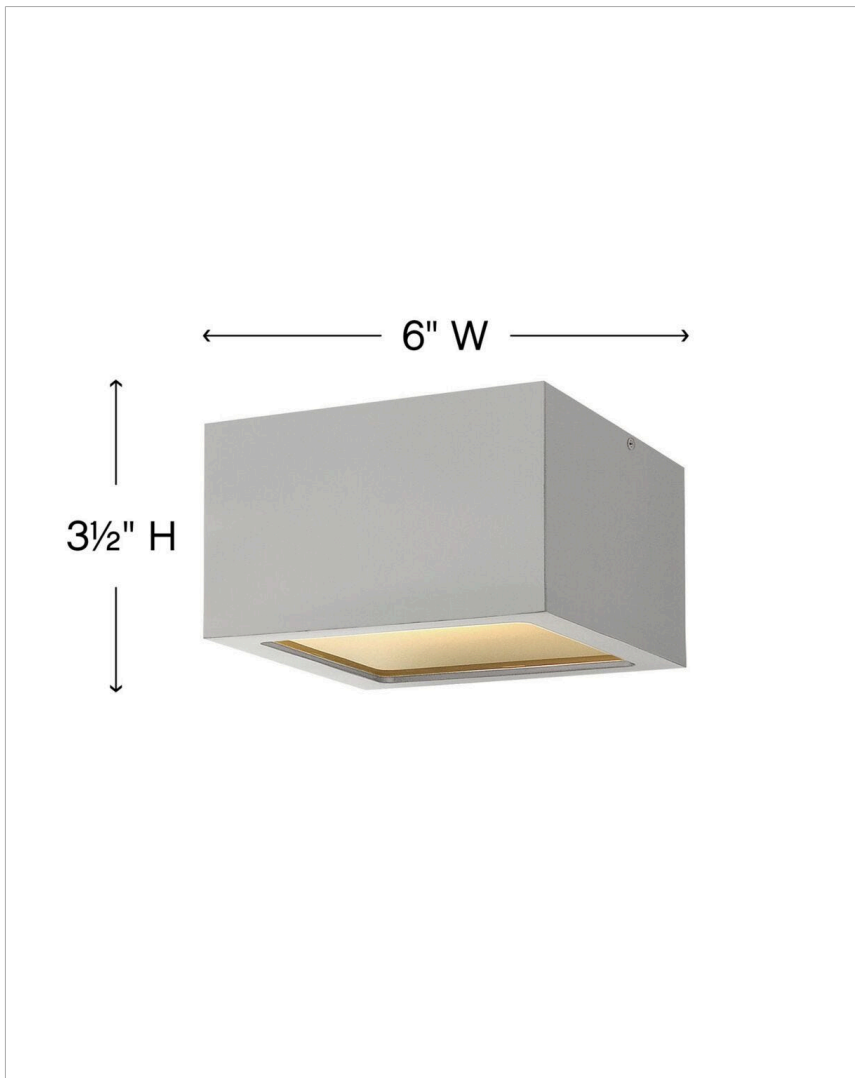

KUBE

1765TT

EXTRA SMALL FLUSH MOUNT

A collection of sleek designs, Kube's contemporary style featuring solid aluminum construction provides a chic, minimalist statement to complement a variety of exteriors.

DETAILS	
FINISH:	Titanium
MATERIAL:	Aluminum
GLASS:	Etched Lens
DIMMABLE:	YES - 0-10V TYPE DIMMER ONLY

DIMENSIONS	
WIDTH:	6"
HEIGHT:	3.5"
WEIGHT:	2lb

LIGHT SOURCE	
LIGHT SOURCE:	Integrated LED
LED NAME:	LC1-60
VOLTAGE:	120v/277v
COLOR TEMP:	3000
LUMENS:	600
CRI:	96
INCANDESCENT EQUIVALENCY:	1 x 60w
DIMMABLE:	YES - 0-10V TYPE DIMMER ONLY

MOUNTING	
CANOPY:	6" Sq.

SHIPPING	
CARTON LENGTH:	8.5
CARTON WIDTH:	6
CARTON HEIGHT:	9
CARTON WEIGHT:	3

PRODUCT DETAILS:

- Suitable for use in wet (outdoor direct rain) locations as defined by NEC and CEC. Meets United States UL Underwriters Laboratories & CSA Canadian Standards Association Product Safety Standards
- Fixture is Dark Sky compliant and engineered to minimize light glare upward into the night sky
- Equipped with 120/277V universal driver.
- 2-year finish warranty
- LED components carry a 5-year limited warranty
- Bold lines and a clean, minimalist style complement contemporary architecture

HINKLEY

HINKLEY
33000 Pin Oak Parkway
Avon Lake, OH 44012

PHONE: (440) 653-5500
Toll Free: 1 (800) 446-5539

hinkley.com