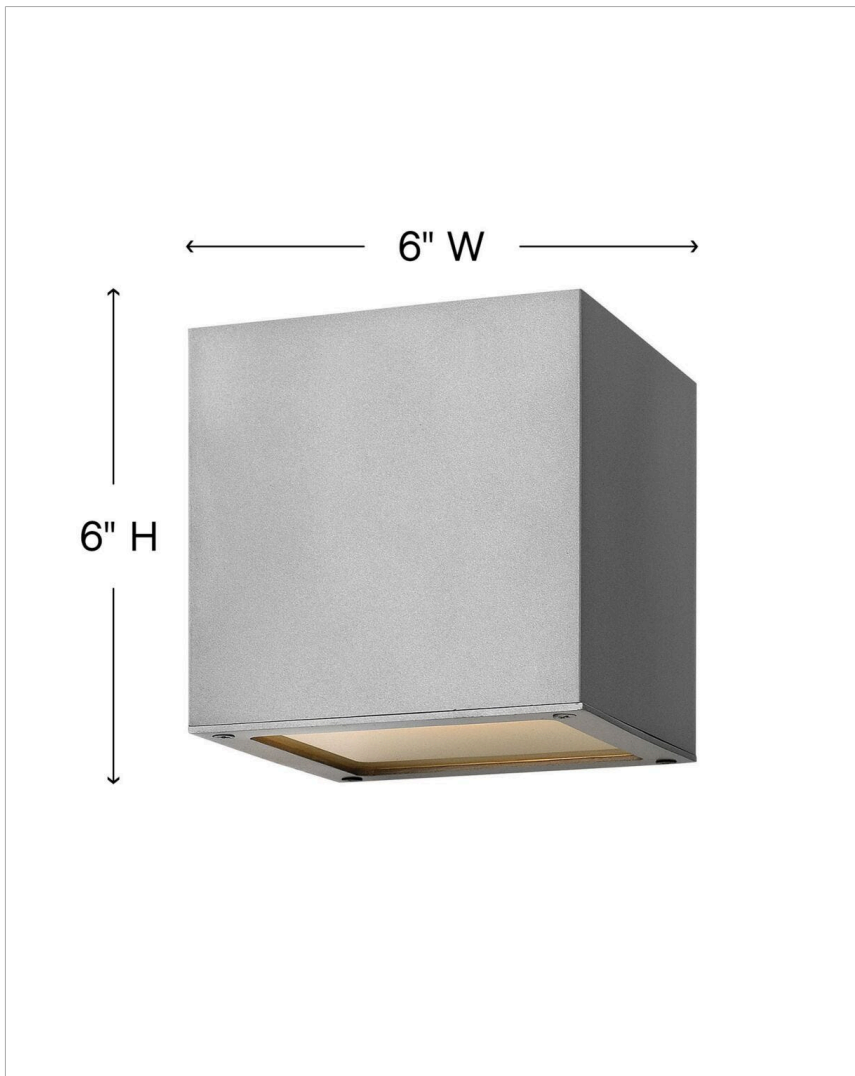

KUBE

1769TT

EXTRA SMALL UP/DOWN WALL MOUNT LANTERN

A collection of sleek designs, Kube's contemporary style featuring solid aluminum construction provides a chic, minimalist statement to complement a variety of exteriors.

DETAILS	
FINISH:	Titanium
MATERIAL:	Aluminum
GLASS:	Etched Lens
DIMMABLE:	YES - 0-10V TYPE DIMMER ONLY

DIMENSIONS	
WIDTH:	6"
HEIGHT:	6"
WEIGHT:	4lb
BACK PLATE:	4.5" Sq.
EXTENSION:	6.8"
TOP TO OUTLET:	3.000000"

LIGHT SOURCE	
LIGHT SOURCE:	Integrated LED
LED NAME:	(2) LC1-60
VOLTAGE:	120v/277v
LUMENS:	1200
CRI:	96
INCANDESCENT EQUIVALENCY:	2 x 60w
DIMMABLE:	YES - 0-10V TYPE DIMMER ONLY

SHIPPING	
CARTON LENGTH:	8.5
CARTON WIDTH:	9
CARTON HEIGHT:	10
CARTON WEIGHT:	4.5