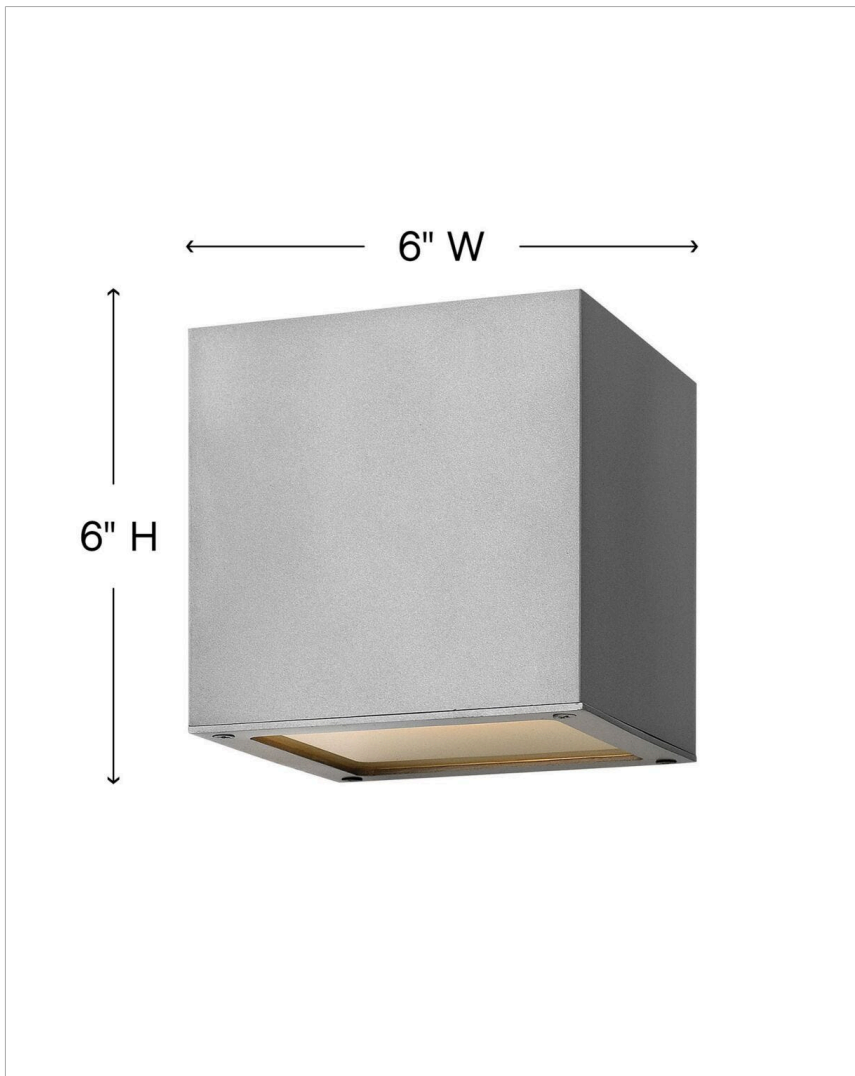

KUBE

1769TT

EXTRA SMALL UP/DOWN WALL MOUNT LANTERN

A collection of sleek designs, Kube's contemporary style featuring solid aluminum construction provides a chic, minimalist statement to complement a variety of exteriors.

DETAILS	
FINISH:	Titanium
MATERIAL:	Aluminum
GLASS:	Etched Lens
DIMMABLE:	YES - 0-10V TYPE DIMMER ONLY

DIMENSIONS	
WIDTH:	6"
HEIGHT:	6"
WEIGHT:	4lb
BACK PLATE:	4.5" Sq.
EXTENSION:	6.8"
TOP TO OUTLET:	3.000000"

LIGHT SOURCE	
LIGHT SOURCE:	Integrated LED
LED NAME:	(2) LC1-60
VOLTAGE:	120v/277v
COLOR TEMP:	3000
LUMENS:	1200
CRI:	96
INCANDESCENT EQUIVALENCY:	2 x 60w
DIMMABLE:	YES - 0-10V TYPE DIMMER ONLY

SHIPPING	
CARTON LENGTH:	8.5
CARTON WIDTH:	9
CARTON HEIGHT:	10
CARTON WEIGHT:	4.5