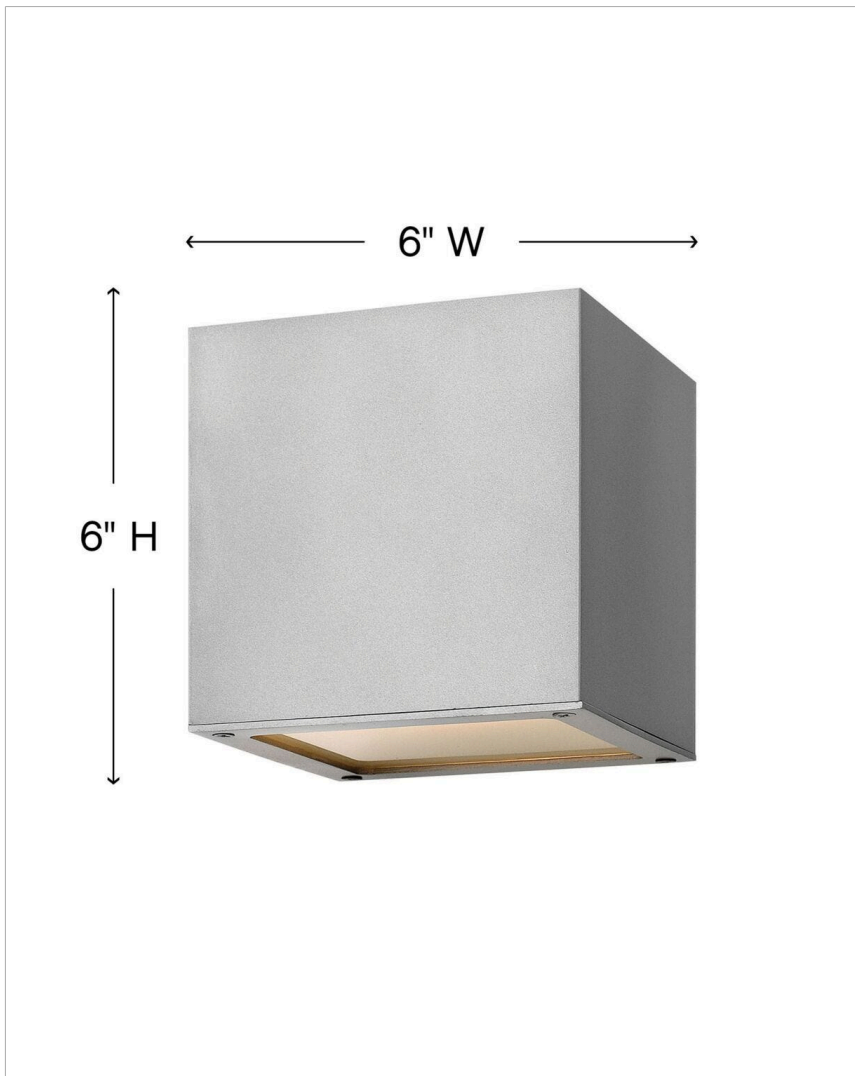

### EXTRA SMALL DOWN LIGHT WALL MOUNT LANTERN

A collection of sleek designs, Kube's contemporary style featuring solid aluminum construction provides a chic, minimalist statement to complement a variety of exteriors.

DETAILS	
FINISH:	Titanium
MATERIAL:	Aluminum
GLASS:	Etched Lens
DIMMABLE:	YES - 0-10V TYPE DIMMER ONLY

DIMENSIONS	
WIDTH:	6"
HEIGHT:	6"
WEIGHT:	3.5lb
BACK PLATE:	4.5" Sq.
EXTENSION:	6.8"
TOP TO OUTLET:	3.000000"

LIGHT SOURCE	
LIGHT SOURCE:	Integrated LED
LED NAME:	LC1-60
VOLTAGE:	120v/277v
COLOR TEMP:	3000
LUMENS:	600
CRI:	96
INCANDESCENT EQUIVALENCY:	1 x 60w
DIMMABLE:	YES - 0-10V TYPE DIMMER ONLY

SHIPPING	
CARTON LENGTH:	8.5
CARTON WIDTH:	8.5
CARTON HEIGHT:	9.5
CARTON WEIGHT:	4