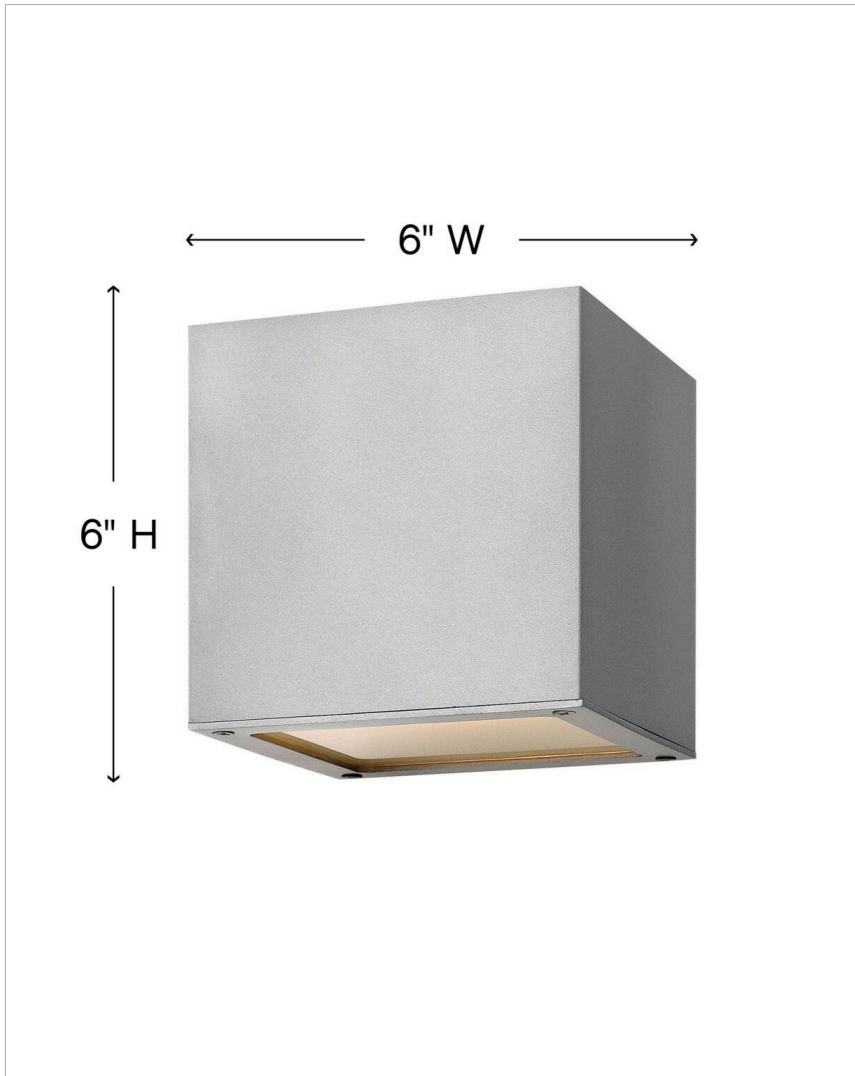

### EXTRA SMALL DOWN LIGHT WALL MOUNT LANTERN

A collection of sleek designs, Kube's contemporary style featuring solid aluminum construction provides a chic, minimalist statement to complement a variety of exteriors.

DETAILS	
FINISH:	Titanium
MATERIAL:	Aluminum
GLASS:	Etched Lens
DIMMABLE:	YES - 0-10V TYPE DIMMER ONLY

DIMENSIONS	
WIDTH:	6"
HEIGHT:	6"
WEIGHT:	3.5lb
BACK PLATE:	4.5" Sq.
EXTENSION:	6.8"
TOP TO OUTLET:	3.000000"

LIGHT SOURCE	
LIGHT SOURCE:	Integrated LED
LED NAME:	LC1-60
VOLTAGE:	120v/277v
LUMENS:	600
CRI:	96
INCANDESCENT EQUIVALENCY:	1 x 60w
DIMMABLE:	YES - 0-10V TYPE DIMMER ONLY

SHIPPING	
CARTON LENGTH:	8.5
CARTON WIDTH:	8.5
CARTON HEIGHT:	9.5
CARTON WEIGHT:	4