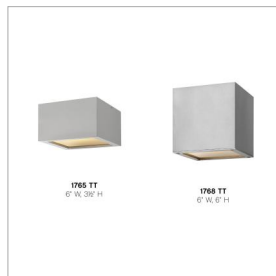

KUBE

1768TT

EXTRA SMALL DOWN LIGHT WALL MOUNT LANTERN

A collection of sleek designs, Kube's contemporary style featuring solid aluminum construction provides a chic, minimalist statement to complement a variety of exteriors.

DETAILS	
FINISH:	Titanium
MATERIAL:	Aluminum
GLASS:	Etched Lens
DIMMABLE:	YES - 0-10V TYPE DIMMER ONLY

DIMENSIONS	
WIDTH:	6"
HEIGHT:	6"
WEIGHT:	3.5lb
BACK PLATE:	4.5" Sq.
EXTENSION:	6.8"
TOP TO OUTLET:	3.000000"

LIGHT SOURCE	
LIGHT SOURCE:	Integrated LED
LED NAME:	LC1-60
VOLTAGE:	120v/277v
COLOR TEMP:	3000
LUMENS:	600
CRI:	96
INCANDESCENT EQUIVALENCY:	1 x 60w
DIMMABLE:	YES - 0-10V TYPE DIMMER ONLY

SHIPPING	
CARTON LENGTH:	8.5
CARTON WIDTH:	8.5
CARTON HEIGHT:	9.5
CARTON WEIGHT:	4

PRODUCT DETAILS:

- Suitable for use in wet (outdoor direct rain) locations as defined by NEC and CEC. Meets United States UL Underwriters Laboratories & CSA Canadian Standards Association Product Safety Standards
- Fixture is Dark Sky compliant and engineered to minimize light glare upward into the night sky
- Equipped with 120/277V universal driver.
- 2-year finish warranty
- LED components carry a 5-year limited warranty
- Bold lines and a clean, minimalist style complement contemporary architecture

HINKLEY

HINKLEY
33000 Pin Oak Parkway
Avon Lake, OH 44012

PHONE: (440) 653-5500
Toll Free: 1 (800) 446-5539

hinkley.com