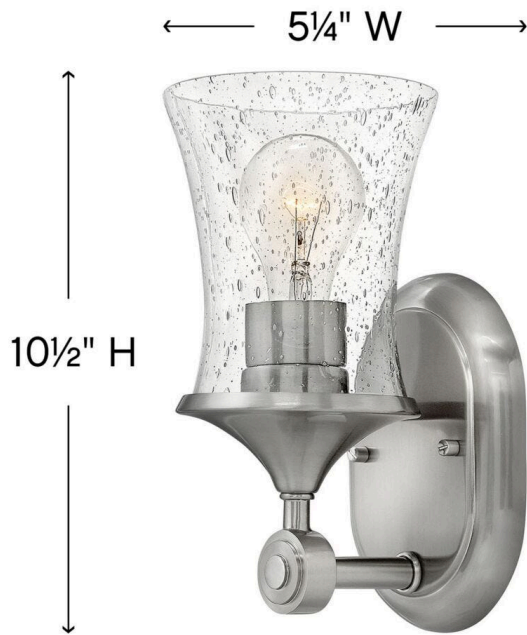

THISTLEDOWN

51800BN-CL

MEDIUM SINGLE LIGHT VANITY

Thistledown is an updated traditional design with smooth, flowing lines and a practical elegance that adds sophistication to any space.

DETAILS	
FINISH:	Brushed Nickel
MATERIAL:	Steel
GLASS:	Clear Seedy
DIMMABLE:	No

DIMENSIONS	
WIDTH:	5.3"
HEIGHT:	10.5"
WEIGHT:	2.5lb
BACK PLATE:	5"W X 7"H
EXTENSION:	6.3"
TOP TO OUTLET:	7.000000"

LIGHT SOURCE	
LIGHT SOURCE:	Socketed
WATTAGE:	1-12w Med. LED, 100w Equiv. or 1-100w Med.
VOLTAGE:	120v

SHIPPING	
CARTON LENGTH:	9.1
CARTON WIDTH:	7.9
CARTON HEIGHT:	12.4
CARTON WEIGHT:	3.3

PRODUCT DETAILS:

- Fixture can be mounted either up or down
- Suitable for use in damp locations as defined by NEC and CEC. Meets United States UL Underwriters Laboratories & CSA Canadian Standards Association Product Safety Standards.
- Classic, elegant lines and timeless details enhance a traditional space