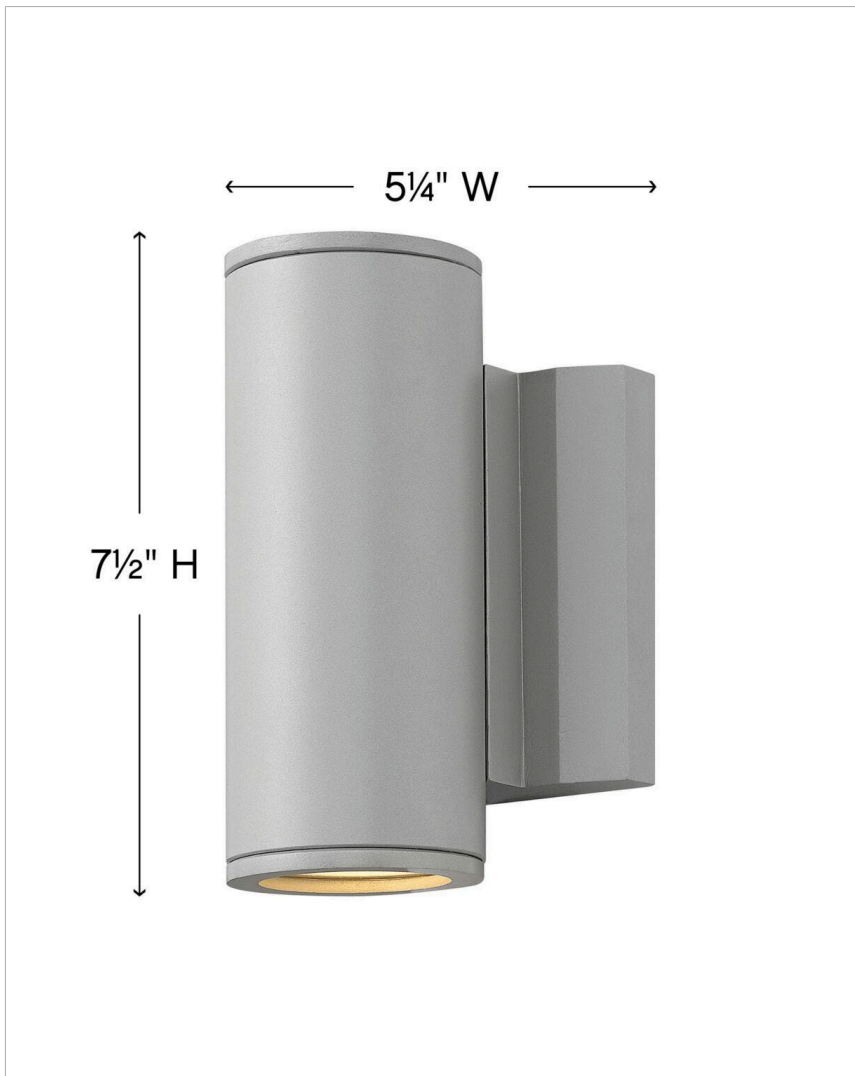

KORE

1876TT

SMALL UP/DOWN LIGHT WALL MOUNT LANTERN

Chic and minimal, Kore's contemporary aluminum form is offered in either sleek square or round sconces with etched glass lenses. Modern finish options and the option of selecting light to emanate from both up and down or down only complete its bold yet streamlined appearance.

DETAILS	
FINISH:	Titanium
MATERIAL:	Aluminum
GLASS:	Etched Lens
DIMMABLE:	YES, ON ANY INCANDESCENT, MLV, ELV, OR C-L DIMMER. 277V ON 0-10V CONTROL.

DIMENSIONS	
WIDTH:	5.3"
HEIGHT:	7.5"
WEIGHT:	2.5lb
BACK PLATE:	5.25" Sq.
EXTENSION:	4"
TOP TO OUTLET:	3.750000"

LIGHT SOURCE	
LIGHT SOURCE:	Integrated LED
LED NAME:	COLG-35
VOLTAGE:	120v
COLOR TEMP:	3000
LUMENS:	600
CRI:	80
INCANDESCENT EQUIVALENCY:	2-35w
DIMMABLE:	YES, ON ANY INCANDESCENT, MLV, ELV, OR C-L DIMMER. 277V ON 0-10V CONTROL.

SHIPPING	
CARTON LENGTH:	7.5
CARTON WIDTH:	7
CARTON HEIGHT:	10.5
CARTON WEIGHT:	3

PRODUCT DETAILS:

- Mounting hardware is hidden on the back plate to ensure a clean silhouette
- Suitable for use in wet (outdoor direct rain) locations as defined by NEC and CEC. Meets United States UL Underwriters Laboratories & CSA Canadian Standards Association Product Safety Standards
- ADA compliant
- Exclusively available in High Performance LED
- This fixture will cast light up and down
- 2-year finish warranty
- LED components carry a 5-year limited warranty
- Bold lines and a clean, minimalist style complement contemporary architecture