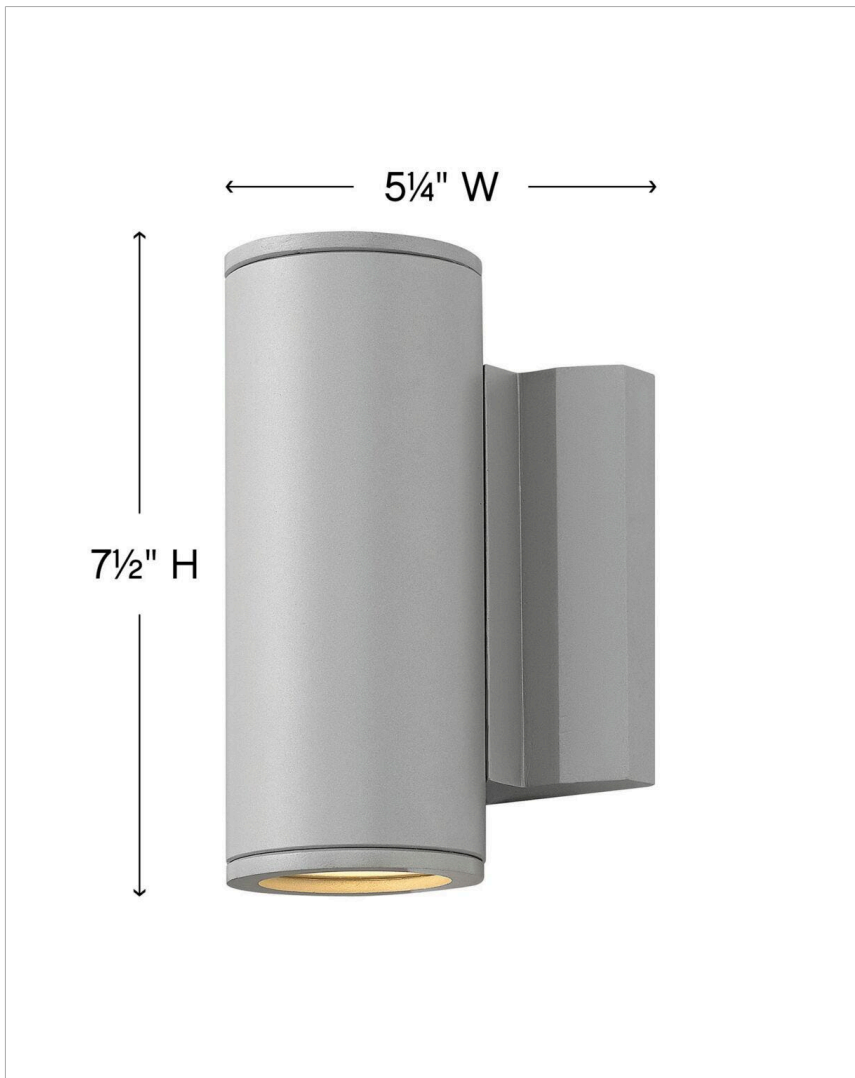

KORE

1876TT

SMALL UP/DOWN LIGHT WALL MOUNT LANTERN

Chic and minimal, Kore's contemporary aluminum form is offered in either sleek square or round sconces with etched glass lenses. Modern finish options and the option of selecting light to emanate from both up and down or down only complete its bold yet streamlined appearance.

DETAILS	
FINISH:	Titanium
MATERIAL:	Aluminum
GLASS:	Etched Lens
DIMMABLE:	YES, ON ANY INCANDESCENT, MLV, ELV, OR C-L DIMMER. 277V ON 0-10V CONTROL.

DIMENSIONS	
WIDTH:	5.3"
HEIGHT:	7.5"
WEIGHT:	2.5lb
BACK PLATE:	5.25" Sq.
EXTENSION:	4"
TOP TO OUTLET:	3.750000"

LIGHT SOURCE	
LIGHT SOURCE:	Integrated LED
LED NAME:	COLG-35
VOLTAGE:	120v
LUMENS:	600
CRI:	80
INCANDESCENT EQUIVALENCY:	2-35w
DIMMABLE:	YES, ON ANY INCANDESCENT, MLV, ELV, OR C-L DIMMER. 277V ON 0-10V CONTROL.

SHIPPING	
CARTON LENGTH:	7.5
CARTON WIDTH:	7
CARTON HEIGHT:	10.5
CARTON WEIGHT:	3

PRODUCT DETAILS:

- Mounting hardware is hidden on the back plate to ensure a clean silhouette
- Suitable for use in wet (outdoor direct rain) locations as defined by NEC and CEC. Meets United States UL Underwriters Laboratories & CSA Canadian Standards Association Product Safety Standards
- ADA compliant
- Exclusively available in High Performance LED
- This fixture will cast light up and down
- 2-year finish warranty
- LED components carry a 5-year limited warranty
- Bold lines and a clean, minimalist style complement contemporary architecture

HINKLEY

HINKLEY
33000 Pin Oak Parkway
Avon Lake, OH 44012

PHONE: (440) 653-5500
Toll Free: 1 (800) 446-5539

hinkley.com