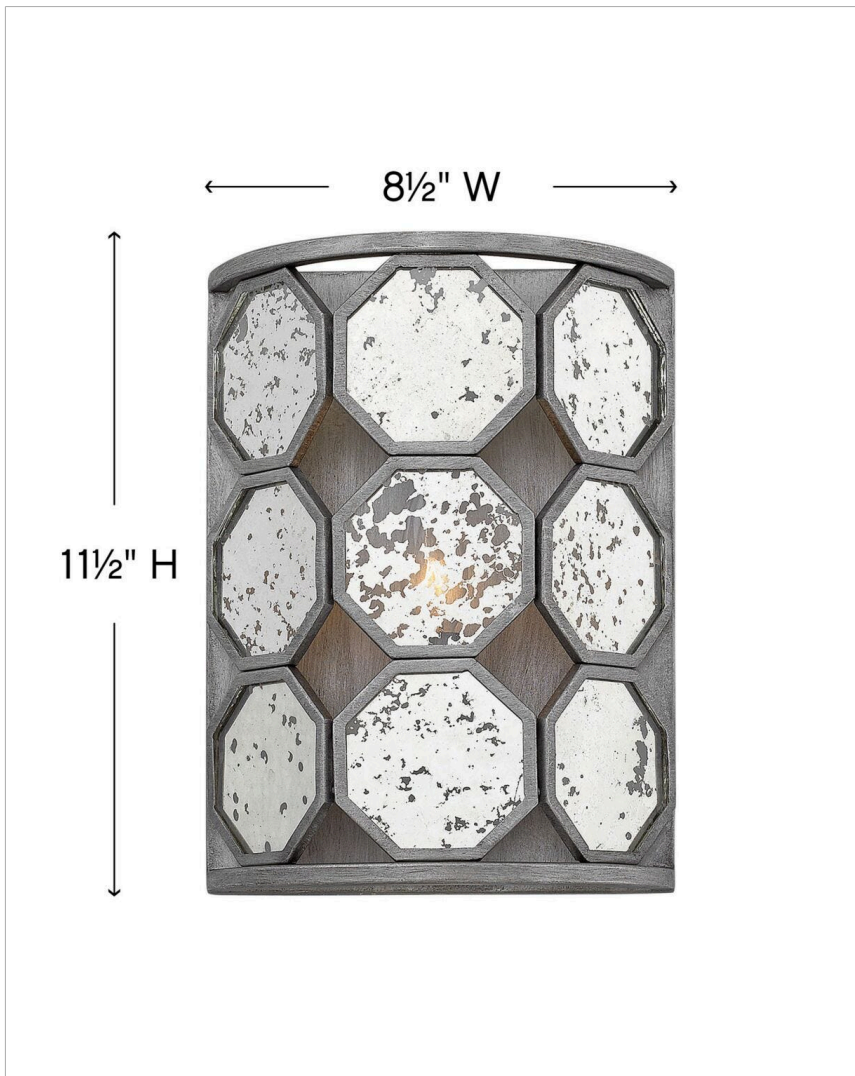

LARA

3560BV

MEDIUM SINGLE LIGHT SCONCE

Stunning octagonal panes of antique mirror glass are the striking centerpiece of Lara's stem hung transitional design. The hand painted Brushed Silver finish radiates with lustrous undertones, adding dimension and vintage elegance.

DETAILS	
FINISH:	Brushed Silver
MATERIAL:	Steel
GLASS:	Antique Mirror
DIMMABLE:	No

DIMENSIONS	
WIDTH:	8.5"
HEIGHT:	11.5"
WEIGHT:	3.5lb
BACK PLATE:	8.5"W X 11.5"H
EXTENSION:	4"
TOP TO OUTLET:	5.750000"

LIGHT SOURCE	
LIGHT SOURCE:	Socketed
WATTAGE:	1-5w Cand. LED, 60w Equiv. or 1-60w Cand.
VOLTAGE:	120v

SHIPPING	
CARTON LENGTH:	13
CARTON WIDTH:	8.5
CARTON HEIGHT:	16
CARTON WEIGHT:	5

PRODUCT DETAILS:

- Mounting hardware is hidden on the back plate to ensure a clean silhouette
- Suitable for use in dry (indoor) locations as defined by NEC and CEC. Meets United States UL Underwriters Laboratories & CSA Canadian Standards Association Product Safety Standards.
- ADA compliant
- Striking and glamorous silhouette with luxe details and a rich finish that makes a dramatic statement