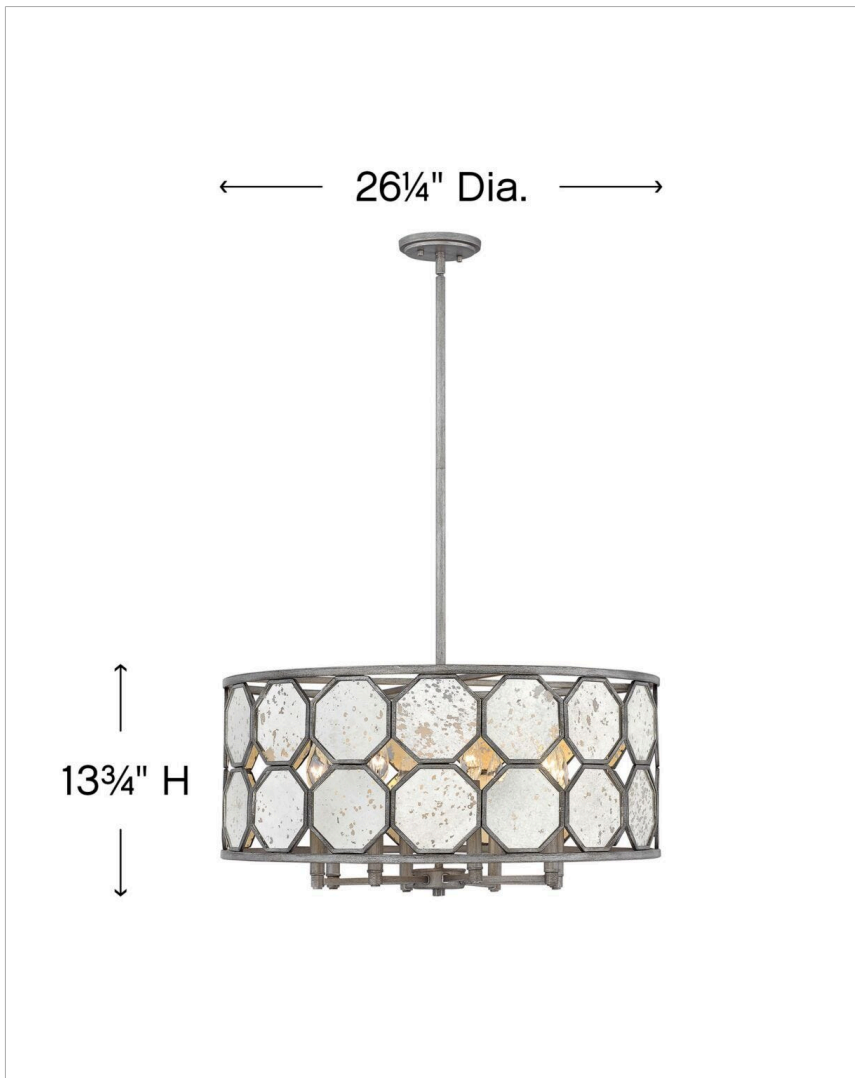

LARA

3566BV

MEDIUM DRUM CHANDELIER

Stunning octagonal panes of antique mirror glass are the striking centerpiece of Lara's stem hung transitional design. The hand painted Brushed Silver finish radiates with lustrous undertones, adding dimension and vintage elegance.

DETAILS	
FINISH:	Brushed Silver
MATERIAL:	Steel
GLASS:	Antique Mirror
SLOPE DEGREE:	90
DIMMABLE:	No

DIMENSIONS	
WIDTH:	26.3"
HEIGHT:	13.8"
WEIGHT:	17lb

LIGHT SOURCE	
LIGHT SOURCE:	Socketed
WATTAGE:	8-5w Cand. LED, 60w Equiv. or 8-60w Cand.
VOLTAGE:	120v

MOUNTING	
CANOPY:	5.25" Dia.
LEAD WIRE:	1 X 120"
MAX HEIGHT:	46.5

SHIPPING	
CARTON LENGTH:	30
CARTON WIDTH:	30
CARTON HEIGHT:	19
CARTON WEIGHT:	23

PRODUCT DETAILS:

- This item may be hung on a sloped ceiling
- This fixture includes multiple down stems in various lengths to customize the installation height of the fixture, including one 6" stem and two 12" stems
- Suitable for use in dry (indoor) locations as defined by NEC and CEC. Meets United States UL Underwriters Laboratories & CSA Canadian Standards Association Product Safety Standards.
- Striking and glamorous silhouette with luxe details and a rich finish that makes a dramatic statement