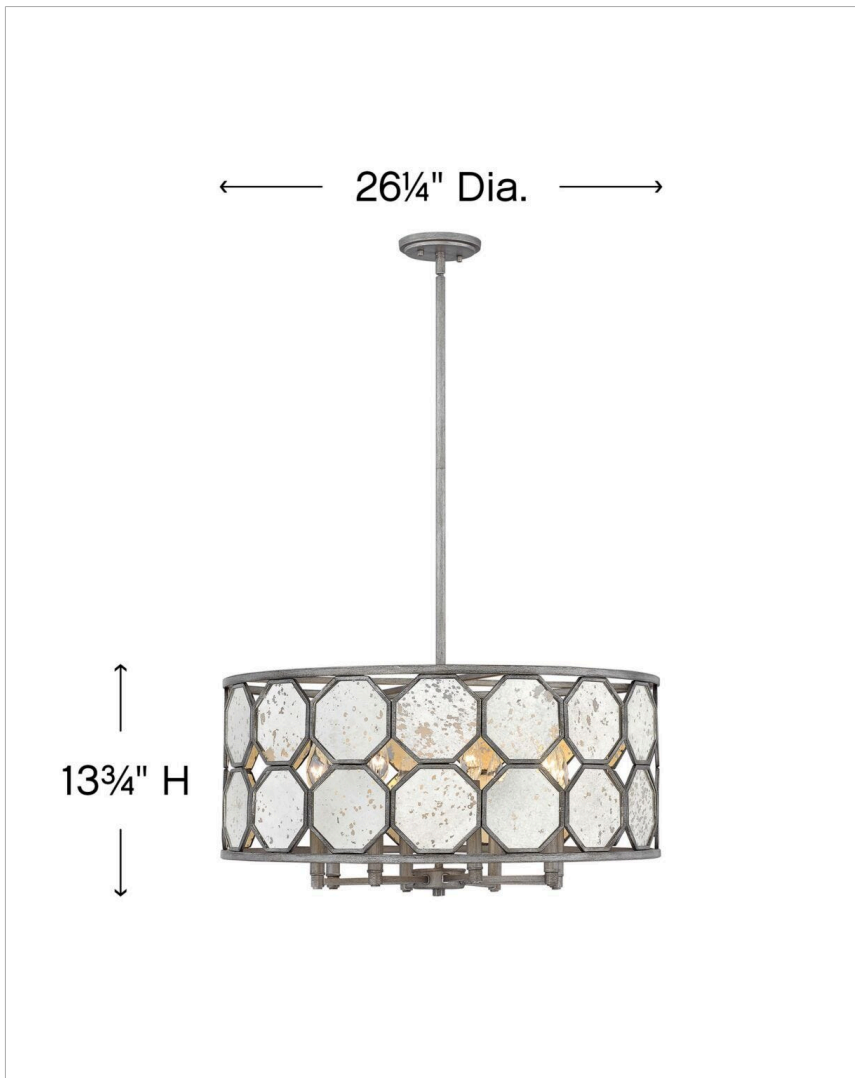

### MEDIUM DRUM CHANDELIER

Stunning octagonal panes of antique mirror glass are the striking centerpiece of Lara's stem hung transitional design. The hand painted Brushed Silver finish radiates with lustrous undertones, adding dimension and vintage elegance.

DETAILS	
FINISH:	Brushed Silver
MATERIAL:	Steel
GLASS:	Antique Mirror
SLOPE DEGREE:	90
DIMMABLE:	No

DIMENSIONS	
WIDTH:	26.3"
HEIGHT:	13.8"
WEIGHT:	17lb

LIGHT SOURCE	
LIGHT SOURCE:	Socketed
WATTAGE:	8-5w Cand. LED, 60w Equiv. or 8-60w Cand.
VOLTAGE:	120v

MOUNTING	
CANOPY:	5.25" Dia.
LEAD WIRE:	1 X 120"
MAX HEIGHT:	46.5

SHIPPING	
CARTON LENGTH:	30
CARTON WIDTH:	30
CARTON HEIGHT:	19
CARTON WEIGHT:	23

#### PRODUCT DETAILS:

- This item may be hung on a sloped ceiling
- This fixture includes multiple down stems in various lengths to customize the installation height of the fixture, including one 6" stem and two 12" stems
- Suitable for use in dry (indoor) locations as defined by NEC and CEC. Meets United States UL Underwriters Laboratories & CSA Canadian Standards Association Product Safety Standards.
- Striking and glamorous silhouette with luxe details and a rich finish that makes a dramatic statement