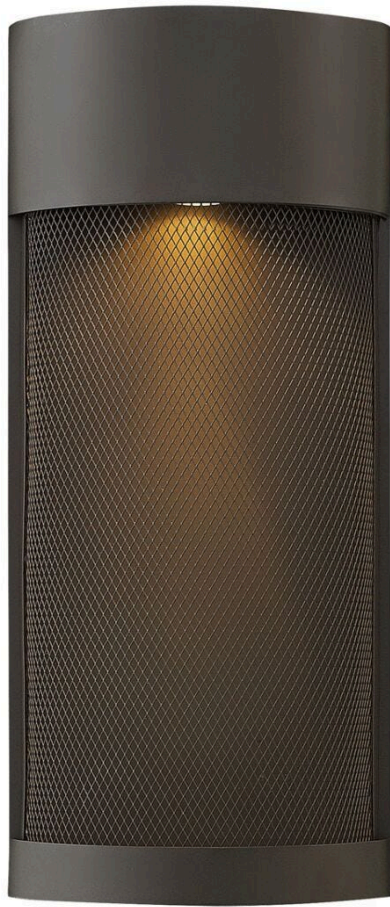

ARIA

2307KZ-LL

MEDIUM WALL MOUNT LANTERN

Aria is a contemporary style that effortlessly complements the facade of any exterior. Its modern shape in durable aluminum is enhanced by a stainless steel mesh shade. Aria's high style and low maintenance comes standard Dark Sky compliant.

DETAILS	
FINISH:	Buckeye Bronze
MATERIAL:	Aluminum
DIMMABLE:	YES - CL TYPE DIMMER (SSL7A)

DIMENSIONS	
WIDTH:	7.5"
HEIGHT:	17.3"
WEIGHT:	3.5lb
BACK PLATE:	7.5"W X 4.75"H
EXTENSION:	4"
TOP TO OUTLET:	2.500000"

LIGHT SOURCE	
LIGHT SOURCE:	Socketed
LED NAME:	GU10LED-3K
VOLTAGE:	120v
COLOR TEMP:	3000
LUMENS:	500
CRI:	80
INCANDESCENT EQUIVALENCY:	1 x 50w
DIMMABLE:	YES - CL TYPE DIMMER (SSL7A)

SHIPPING	
CARTON LENGTH:	20.5
CARTON WIDTH:	10
CARTON HEIGHT:	21
CARTON WEIGHT:	4.3

PRODUCT DETAILS:

- Suitable for use in wet (outdoor direct rain) locations as defined by NEC and CEC. Meets United States UL Underwriters Laboratories & CSA Canadian Standards Association Product Safety Standards
- Fixture is Dark Sky compliant and engineered to minimize light glare upward into the night sky
- ADA compliant
- Meets California Energy Commission Title regulations/JA8 when using the included LED bulb
- 2-year finish warranty
- LED Bulbs carry a 3-year limited warranty
- Angular lines, a bold finish and robust details create an industrial edge to add flair to any type of facade