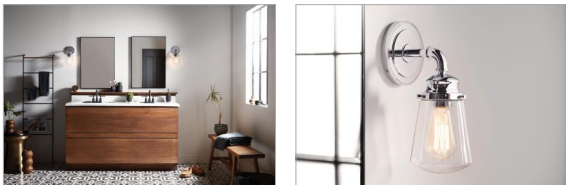

FRITZ

5030CM

SINGLE LIGHT VANITY

Charming and classic, Fritz embraces a simplicity that is anything but basic. Industrial design elements are balanced with sturdy cast details and gleaming, refined finishes for a timeless silhouette.

DETAILS	
FINISH:	Chrome
MATERIAL:	Steel
GLASS:	Clear
DIMMABLE:	No

DIMENSIONS	
WIDTH:	5"
HEIGHT:	11.8"
WEIGHT:	2.5lb
BACK PLATE:	5" Dia.
EXTENSION:	6.5"
TOP TO OUTLET:	2.500000"

LIGHT SOURCE	
LIGHT SOURCE:	Socketed
VOLTAGE:	120v

SHIPPING	
CARTON LENGTH:	15
CARTON WIDTH:	9.5
CARTON HEIGHT:	10
CARTON WEIGHT:	4

PRODUCT DETAILS:

- Mounting hardware is hidden on the back plate to ensure a clean silhouette
- Fixture can be mounted either up or down
- Suitable for use in damp locations as defined by NEC and CEC. Meets United States UL Underwriters Laboratories & CSA Canadian Standards Association Product Safety Standards.
- Ideal for vintage filament bulbs (not included)
- Angular lines, a bold finish, simple shape and sturdy details merge for a robust but pared down industrial design
- Sparkling chrome with reflective finish