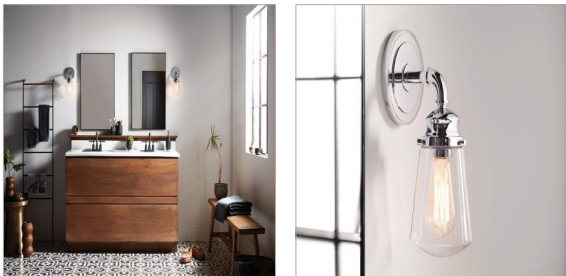

### SINGLE LIGHT VANITY

Charming and classic, Fritz embraces a simplicity that is anything but basic. Industrial design elements are balanced with sturdy cast details and gleaming, refined finishes for a timeless silhouette.

DETAILS	
FINISH:	Chrome
MATERIAL:	Steel
GLASS:	Clear
DIMMABLE:	No

DIMENSIONS	
WIDTH:	5"
HEIGHT:	11.8"
WEIGHT:	2.5lb
BACK PLATE:	5" Dia.
EXTENSION:	6.5"
TOP TO OUTLET:	2.500000"

LIGHT SOURCE	
LIGHT SOURCE:	Socketed
VOLTAGE:	120v

#### PRODUCT DETAILS:

- Mounting hardware is hidden on the back plate to ensure a clean silhouette
- Fixture can be mounted either up or down
- Suitable for use in damp locations as defined by NEC and CEC. Meets United States UL Underwriters Laboratories & CSA Canadian Standards Association Product Safety Standards.
- Ideal for vintage filament bulbs (not included)
- Angular lines, a bold finish, simple shape and sturdy details merge for a robust but pared down industrial design
- Sparkling chrome with reflective finish