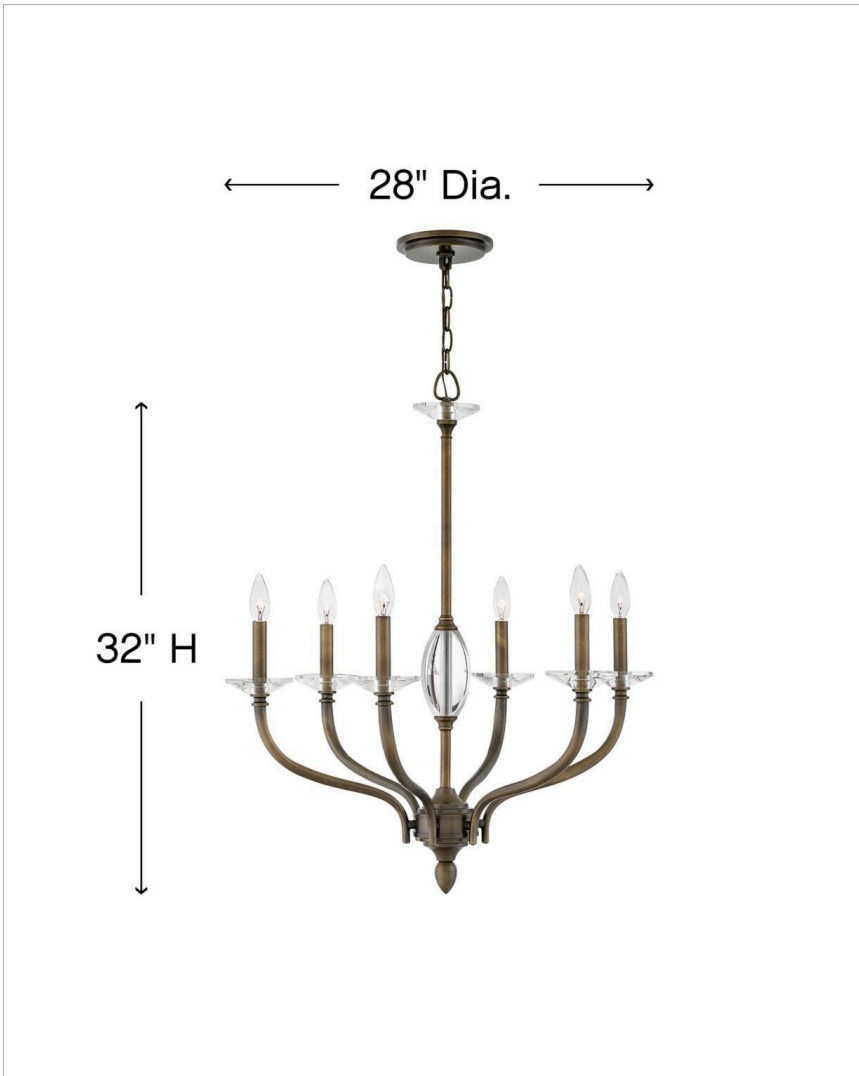

SURREY

4006OR

MEDIUM SINGLE TIER

Surrey combines traditional elegance and dazzling crystal details into a fresh, streamlined silhouette. Slim, tapered arms in Polished Nickel with crystal bobeches surround a striking oblong center. Optional white linen shades add a discreet layer of glamour.

DETAILS	
FINISH:	Oiled Bronze
MATERIAL:	Steel
SLOPE DEGREE:	90
DIMMABLE:	No

DIMENSIONS	
WIDTH:	28"
HEIGHT:	32"
WEIGHT:	14lb

LIGHT SOURCE	
LIGHT SOURCE:	Socketed
VOLTAGE:	120v

MOUNTING	
CANOPY:	6" Dia.
LEAD WIRE:	1 X 144"

SHIPPING	
CARTON LENGTH:	27
CARTON WIDTH:	23.5
CARTON HEIGHT:	16.5
CARTON WEIGHT:	21

PRODUCT DETAILS:

- This item may be hung on a sloped ceiling
- Suitable for use in dry (indoor) locations as defined by NEC and CEC. Meets United States UL Underwriters Laboratories & CSA Canadian Standards Association Product Safety Standards.
- Classic, elegant lines and timeless details enhance a traditional space