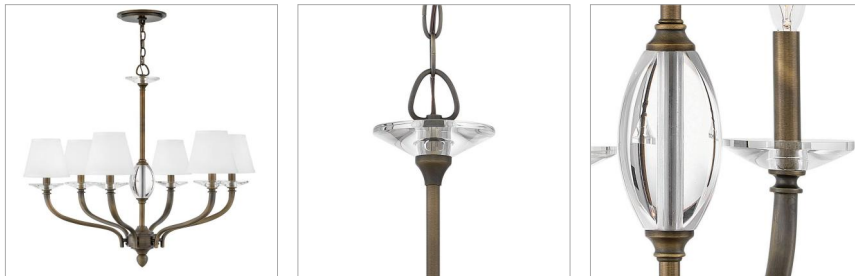

SURREY

4006OR

MEDIUM SINGLE TIER

Surrey combines traditional elegance and dazzling crystal details into a fresh, streamlined silhouette. Slim, tapered arms in Polished Nickel with crystal bobeches surround a striking oblong center. Optional white linen shades add a discreet layer of glamour.

DETAILS	
FINISH:	Oiled Bronze
MATERIAL:	Steel
SLOPE DEGREE:	90
DIMMABLE:	No

DIMENSIONS	
WIDTH:	28"
HEIGHT:	32"
WEIGHT:	14lb

LIGHT SOURCE	
LIGHT SOURCE:	Socketed
VOLTAGE:	120v

MOUNTING	
CANOPY:	6" Dia.
LEAD WIRE:	1 X 144"

SHIPPING	
CARTON LENGTH:	27
CARTON WIDTH:	23.5
CARTON HEIGHT:	16.5
CARTON WEIGHT:	21

PRODUCT DETAILS:

- This item may be hung on a sloped ceiling
- Suitable for use in dry (indoor) locations as defined by NEC and CEC. Meets United States UL Underwriters Laboratories & CSA Canadian Standards Association Product Safety Standards.
- Classic, elegant lines and timeless details enhance a traditional space