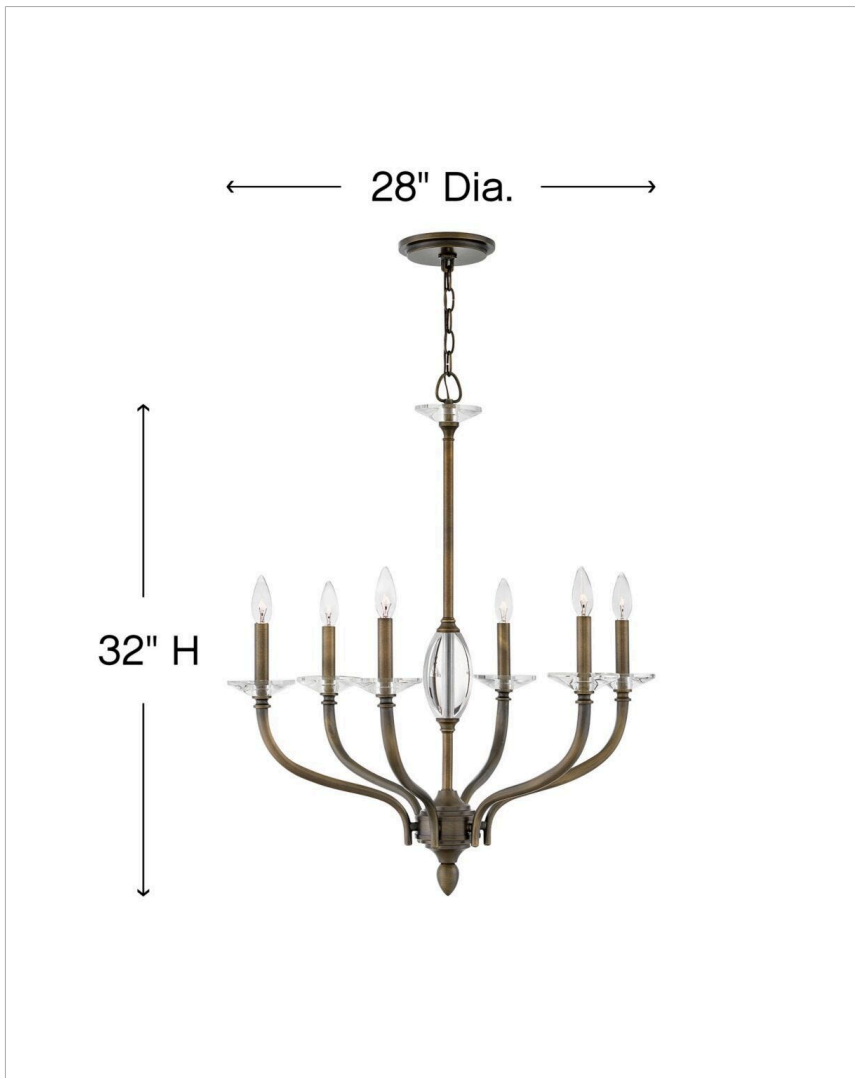

SURREY

4006OR

MEDIUM SINGLE TIER

Surrey combines traditional elegance and dazzling crystal details into a fresh, streamlined silhouette. Slim, tapered arms in Polished Nickel with crystal bobeches surround a striking oblong center. Optional white linen shades add a discreet layer of glamour.

DETAILS	
FINISH:	Oiled Bronze
MATERIAL:	Steel
SLOPE DEGREE:	90
DIMMABLE:	No

DIMENSIONS	
WIDTH:	28"
HEIGHT:	32"
WEIGHT:	14lb

LIGHT SOURCE	
LIGHT SOURCE:	Socketed
VOLTAGE:	120v

MOUNTING	
CANOPY:	6" Dia.
LEAD WIRE:	1 X 144"

SHIPPING	
CARTON LENGTH:	27
CARTON WIDTH:	23.5
CARTON HEIGHT:	16.5
CARTON WEIGHT:	21

PRODUCT DETAILS:

- This item may be hung on a sloped ceiling
- Suitable for use in dry (indoor) locations as defined by NEC and CEC. Meets United States UL Underwriters Laboratories & CSA Canadian Standards Association Product Safety Standards.
- Classic, elegant lines and timeless details enhance a traditional space