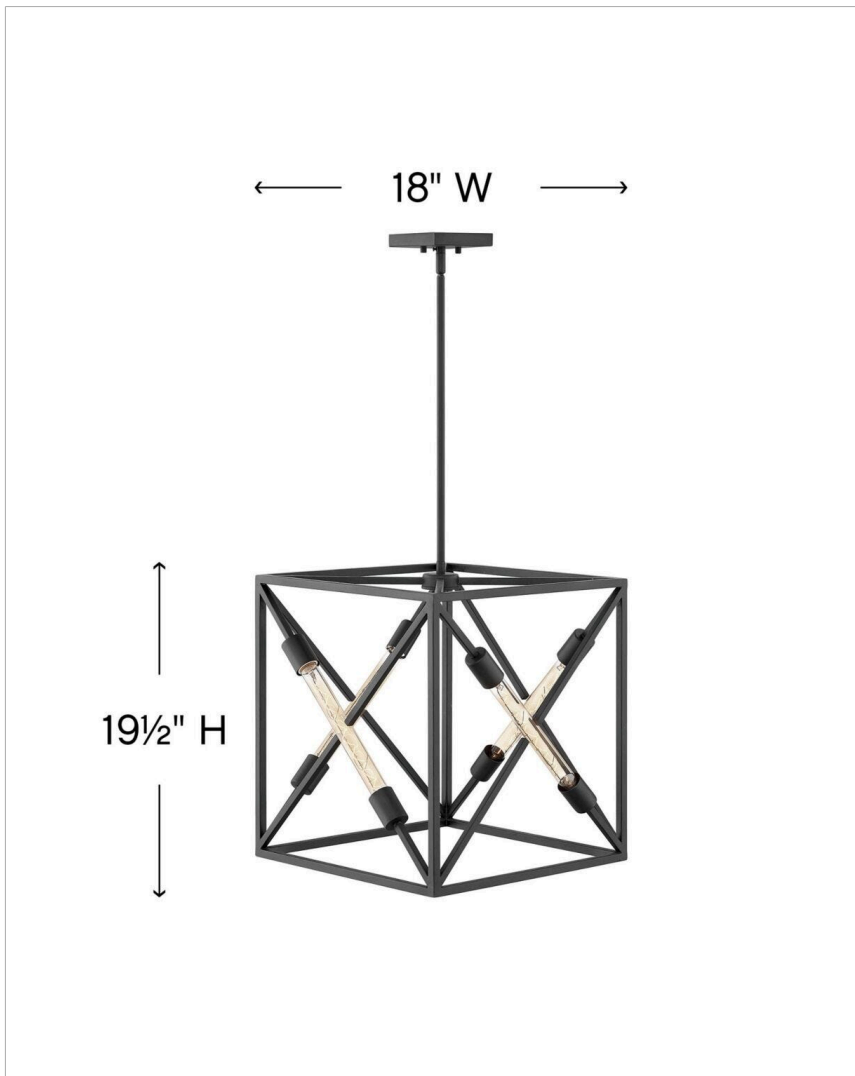

HEWITT

3375SK

MEDIUM OPEN FRAME

Hewitt's vintage modern design, heavily influenced by the industrial elements of early fluorescent lamps, brings a sense of whimsy to its bold, masculine silhouette. Clear, elongated T lamps are securely held between two fitters and reinforce the streamlined linear framework in robust Satin Black steel.

DETAILS	
FINISH:	Satin Black
MATERIAL:	Steel
SLOPE DEGREE:	90
DIMMABLE:	No

DIMENSIONS	
WIDTH:	18"
HEIGHT:	19.5"
WEIGHT:	10lb

LIGHT SOURCE	
LIGHT SOURCE:	Socketed
VOLTAGE:	120v

MOUNTING	
CANOPY:	4.75" Sq.
LEAD WIRE:	1 X 120"
MAX HEIGHT:	52.3

SHIPPING	
CARTON LENGTH:	20.5
CARTON WIDTH:	20.5
CARTON HEIGHT:	22
CARTON WEIGHT:	15.5

PRODUCT DETAILS:

- This item may be hung on a sloped ceiling
- This fixture includes multiple down stems in various lengths to customize the installation height of the fixture, including one 6" stem and two 12" stems
- Convertible fixture can be hung as a pendant or semi-flush mount
- Suitable for use in dry (indoor) locations as defined by NEC and CEC. Meets United States UL Underwriters Laboratories & CSA Canadian Standards Association Product Safety Standards.
- Angular lines, a bold finish, simple shape and sturdy details merge for a robust but pared down industrial design