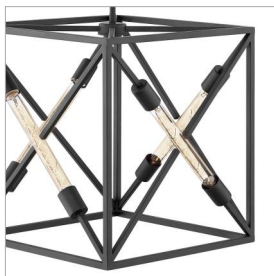

HEWITT

3375SK

MEDIUM OPEN FRAME

Hewitt's vintage modern design, heavily influenced by the industrial elements of early fluorescent lamps, brings a sense of whimsy to its bold, masculine silhouette. Clear, elongated T lamps are securely held between two fitters and reinforce the streamlined linear framework in robust Satin Black steel.

DETAILS	
FINISH:	Satin Black
MATERIAL:	Steel
SLOPE DEGREE:	90
DIMMABLE:	No

DIMENSIONS	
WIDTH:	18"
HEIGHT:	19.5"
WEIGHT:	10lb

LIGHT SOURCE	
LIGHT SOURCE:	Socketed
VOLTAGE:	120v

MOUNTING	
CANOPY:	4.75" Sq.
LEAD WIRE:	1 X 120"
MAX HEIGHT:	52.3

SHIPPING	
CARTON LENGTH:	20.5
CARTON WIDTH:	20.5
CARTON HEIGHT:	22
CARTON WEIGHT:	15.5

PRODUCT DETAILS:

- This item may be hung on a sloped ceiling
- This fixture includes multiple down stems in various lengths to customize the installation height of the fixture, including one 6" stem and two 12" stems
- Convertible fixture can be hung as a pendant or semi-flush mount
- Suitable for use in dry (indoor) locations as defined by NEC and CEC. Meets United States UL Underwriters Laboratories & CSA Canadian Standards Association Product Safety Standards.
- Angular lines, a bold finish, simple shape and sturdy details merge for a robust but pared down industrial design