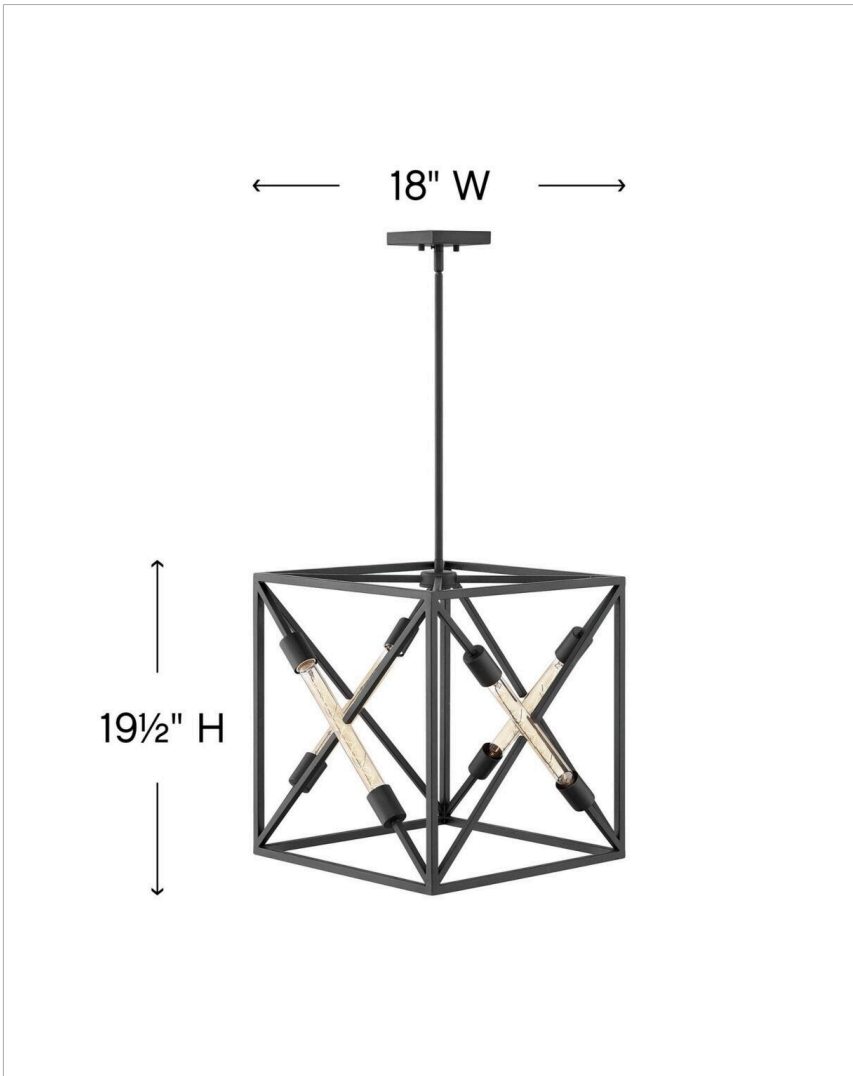

HEWITT

3375SK

MEDIUM OPEN FRAME

Hewitt's vintage modern design, heavily influenced by the industrial elements of early fluorescent lamps, brings a sense of whimsy to its bold, masculine silhouette. Clear, elongated T lamps are securely held between two fitters and reinforce the streamlined linear framework in robust Satin Black steel.

DETAILS	
FINISH:	Satin Black
MATERIAL:	Steel
SLOPE DEGREE:	90
DIMMABLE:	No

DIMENSIONS	
WIDTH:	18"
HEIGHT:	19.5"
WEIGHT:	10lb

LIGHT SOURCE	
LIGHT SOURCE:	Socketed
VOLTAGE:	120v

MOUNTING	
CANOPY:	4.75" Sq.
LEAD WIRE:	1 X 120"
MAX HEIGHT:	52.3

SHIPPING	
CARTON LENGTH:	20.5
CARTON WIDTH:	20.5
CARTON HEIGHT:	22
CARTON WEIGHT:	15.5

PRODUCT DETAILS:

- This item may be hung on a sloped ceiling
- This fixture includes multiple down stems in various lengths to customize the installation height of the fixture, including one 6" stem and two 12" stems
- Convertible fixture can be hung as a pendant or semi-flush mount
- Suitable for use in dry (indoor) locations as defined by NEC and CEC. Meets United States UL Underwriters Laboratories & CSA Canadian Standards Association Product Safety Standards.
- Angular lines, a bold finish, simple shape and sturdy details merge for a robust but pared down industrial design