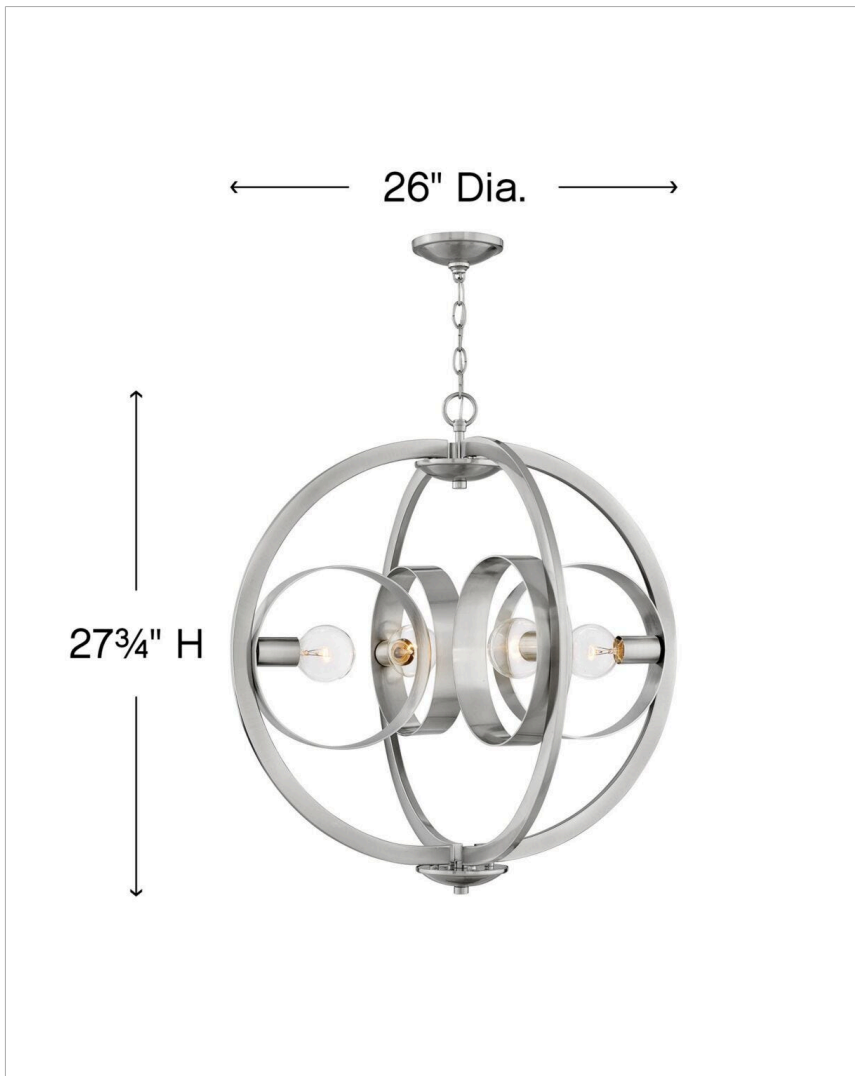

ORSON

3434BN

MEDIUM ORB

Orson's statement-making silhouette boldly embraces the mid-century modern design aesthetic. Cleverly designed by echoing steel circles in gleaming finishes, Orson maintains an airiness to its robust construction while adding a unique, fashionable flair to any interior space.

DETAILS

FINISH:	Brushed Nickel
MATERIAL:	Steel
SLOPE DEGREE:	90
DIMMABLE:	No

DIMENSIONS

WIDTH:	26"
HEIGHT:	27.8"
WEIGHT:	15.6lb

LIGHT SOURCE

LIGHT SOURCE:	Socketed
VOLTAGE:	120v

MOUNTING

CANOPY:	5" Dia.
LEAD WIRE:	1 X 72"

SHIPPING

CARTON LENGTH:	27.6
CARTON WIDTH:	13.5
CARTON HEIGHT:	28.5
CARTON WEIGHT:	22.9

PRODUCT DETAILS:

- This item may be hung on a sloped ceiling
- Suitable for use in dry (indoor) locations as defined by NEC and CEC. Meets United States UL Underwriters Laboratories & CSA Canadian Standards Association Product Safety Standards.
- Ideal for g-style bulbs (not included)
- Distinctive mid-century modern elements merge with sleek and timeless forms for a vintage vibe with modern flair