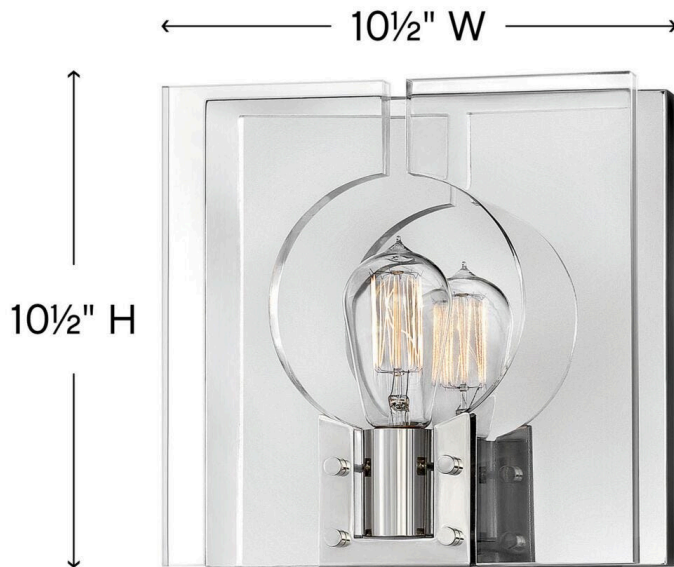

lisa mcDennon
COLLECTION

PRODUCT DETAILS:

- Mounting hardware is hidden on the back plate to ensure a clean silhouette
- Suitable for use in dry (indoor) locations as defined by NEC and CEC. Meets United States UL Underwriters Laboratories & CSA Canadian Standards Association Product Safety Standards.
- The Lisa McDennon Collection offers a striking mix of edgy, sculptural silhouettes that incorporate modern, organic elements and luxe materials, brought to life by her innovative and original point of view.
- Bold silhouette with dramatic details creates a modern statement

LUDLOW

41310PNI

MEDIUM SINGLE LIGHT SCONCE

Ludlow cleverly blends a penchant for industrial features with inspiration drawn from Palladian architecture. Designed around the light source, Ludlow plays with the simple geometry of circles and squares for an ultra-stylish composition. Ludlow is part of the Lisa McDennon Collection.

DETAILS	
FINISH:	Polished Nickel with Heritage Brass accents
MATERIAL:	Steel
GLASS:	Clear Acrylic
DIMMABLE:	No

DIMENSIONS	
WIDTH:	10.5"
HEIGHT:	10.5"
WEIGHT:	11lb
BACK PLATE:	10.5" Sq.
EXTENSION:	5.3"
TOP TO OUTLET:	6.000000"

LIGHT SOURCE	
LIGHT SOURCE:	Socketed
WATTAGE:	1-14w Med. LED, 100w Equiv. or 1-100w Med.
VOLTAGE:	120v

SHIPPING	
CARTON LENGTH:	7
CARTON WIDTH:	13.5
CARTON HEIGHT:	13.5
CARTON WEIGHT:	12

HINKLEY

HINKLEY
33000 Pin Oak Parkway
Avon Lake, OH 44012