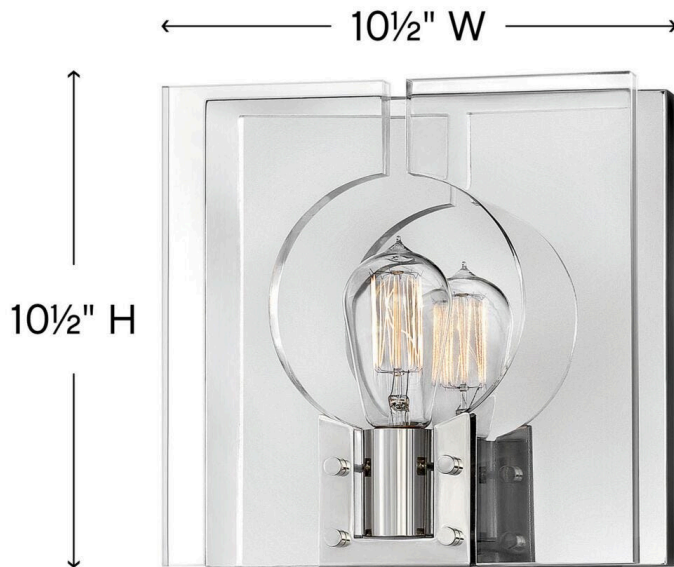

lisa mcDennon
COLLECTION

LUDLOW

41310PNI

MEDIUM SINGLE LIGHT SCONCE

Ludlow cleverly blends a penchant for industrial features with inspiration drawn from Palladian architecture. Designed around the light source, Ludlow plays with the simple geometry of circles and squares for an ultra-stylish composition. Ludlow is part of the Lisa McDennon Collection.

DETAILS	
FINISH:	Polished Nickel
MATERIAL:	Steel
GLASS:	Clear Acrylic
DIMMABLE:	No

DIMENSIONS	
WIDTH:	10.5"
HEIGHT:	10.5"
WEIGHT:	11lb
BACK PLATE:	10.5" Sq.
EXTENSION:	5.3"
TOP TO OUTLET:	6.000000"

LIGHT SOURCE	
LIGHT SOURCE:	Socketed
WATTAGE:	1-14w Med. LED, 100w Equiv. or 1-100w Med.
VOLTAGE:	120v

SHIPPING	
CARTON LENGTH:	7
CARTON WIDTH:	13.5
CARTON HEIGHT:	13.5
CARTON WEIGHT:	12

PRODUCT DETAILS:

- Mounting hardware is hidden on the back plate to ensure a clean silhouette
- Suitable for use in dry (indoor) locations as defined by NEC and CEC. Meets United States UL Underwriters Laboratories & CSA Canadian Standards Association Product Safety Standards.
- The Lisa McDennon Collection offers a striking mix of edgy, sculptural silhouettes that incorporate modern, organic elements and luxe materials, brought to life by her innovative and original point of view.
- Bold silhouette with dramatic details creates a modern statement