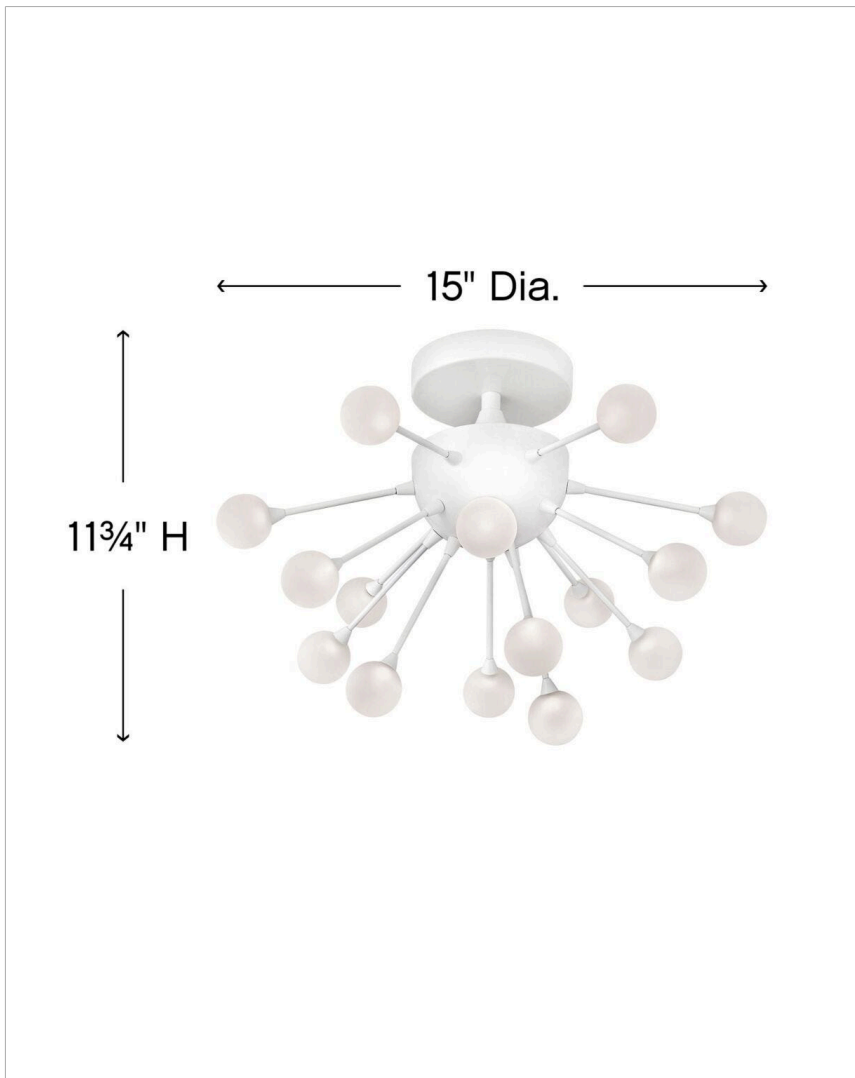

IMPULSE

FR44411CLD

MEDIUM SEMI-FLUSH MOUNT

Impulse is a dynamic LED design with a striking contemporary shape. Petite stems radiate from the spherical body while miniature acrylic ornaments of light glow at its tips. An array of chic finishes in Polished Chrome, Polished Gold, Black Chrome, and Cloud (White) intensifies its stunning effect.

DETAILS	
FINISH:	Cloud
MATERIAL:	Steel
DIMMABLE:	YES, ON ANY INCANDESCENT, MLV, ELV, OR C-L DIMMER.

DIMENSIONS	
WIDTH:	15"
HEIGHT:	11.8"
WEIGHT:	4.5lb

LIGHT SOURCE	
LIGHT SOURCE:	Integrated LED
LED NAME:	1.5w I-Wand
VOLTAGE:	120v
COLOR TEMP:	3000
LUMENS:	950
CRI:	92
INCANDESCENT EQUIVALENCY:	3-40w
DIMMABLE:	YES, ON ANY INCANDESCENT, MLV, ELV, OR C-L DIMMER.

MOUNTING	
CANOPY:	5.25" Dia.

SHIPPING	
CARTON LENGTH:	15
CARTON WIDTH:	19.5
CARTON HEIGHT:	19.5
CARTON WEIGHT:	8.5

PRODUCT DETAILS:

- Suitable for use in dry (indoor) locations as defined by NEC and CEC. Meets United States UL Underwriters Laboratories & CSA Canadian Standards Association Product Safety Standards.
- LED components carry a 5-year limited warranty
- Distinctive mid-century modern elements merge with sleek and timeless forms for a vintage vibe with modern flair