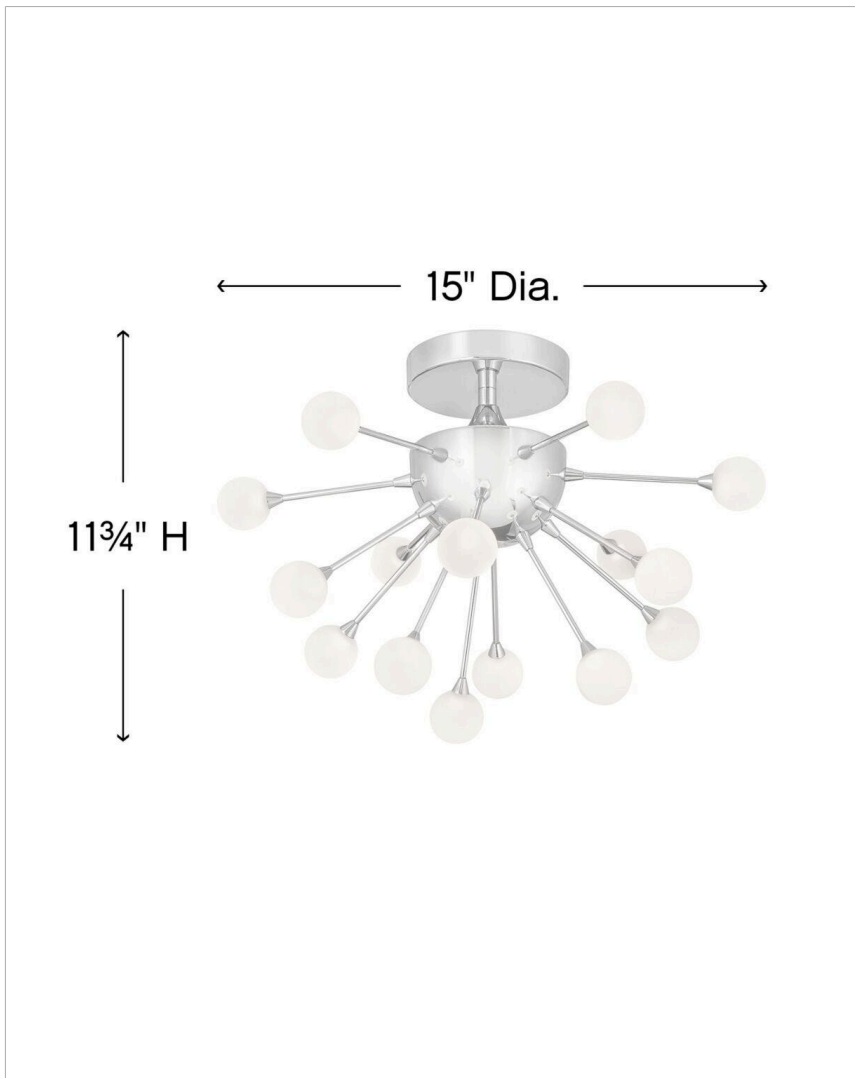

IMPULSE

FR4441PCM

MEDIUM SEMI-FLUSH MOUNT

Impulse is a dynamic LED design with a striking contemporary shape. Petite stems radiate from the spherical body while miniature acrylic ornaments of light glow at its tips. An array of chic finishes in Polished Chrome, Polished Gold, Black Chrome, and Cloud (White) intensifies its stunning effect.

DETAILS	
FINISH:	Polished Chrome
MATERIAL:	Steel
DIMMABLE:	YES, ON ANY INCANDESCENT, MLV, ELV, OR C-L DIMMER.

DIMENSIONS	
WIDTH:	15"
HEIGHT:	11.8"
WEIGHT:	4.5lb

LIGHT SOURCE	
LIGHT SOURCE:	Integrated LED
LED NAME:	1.5w I-Wand
VOLTAGE:	120v
LUMENS:	950
CRI:	92
INCANDESCENT EQUIVALENCY:	3-40w
DIMMABLE:	YES, ON ANY INCANDESCENT, MLV, ELV, OR C-L DIMMER.

MOUNTING	
CANOPY:	5.25" Dia.

SHIPPING	
CARTON LENGTH:	15
CARTON WIDTH:	19.5
CARTON HEIGHT:	19.5
CARTON WEIGHT:	8.5

PRODUCT DETAILS:

- Suitable for use in dry (indoor) locations as defined by NEC and CEC. Meets United States UL Underwriters Laboratories & CSA Canadian Standards Association Product Safety Standards.
- LED components carry a 5-year limited warranty
- Distinctive mid-century modern elements merge with sleek and timeless forms for a vintage vibe with modern flair
- Sparkling chrome with reflective finish