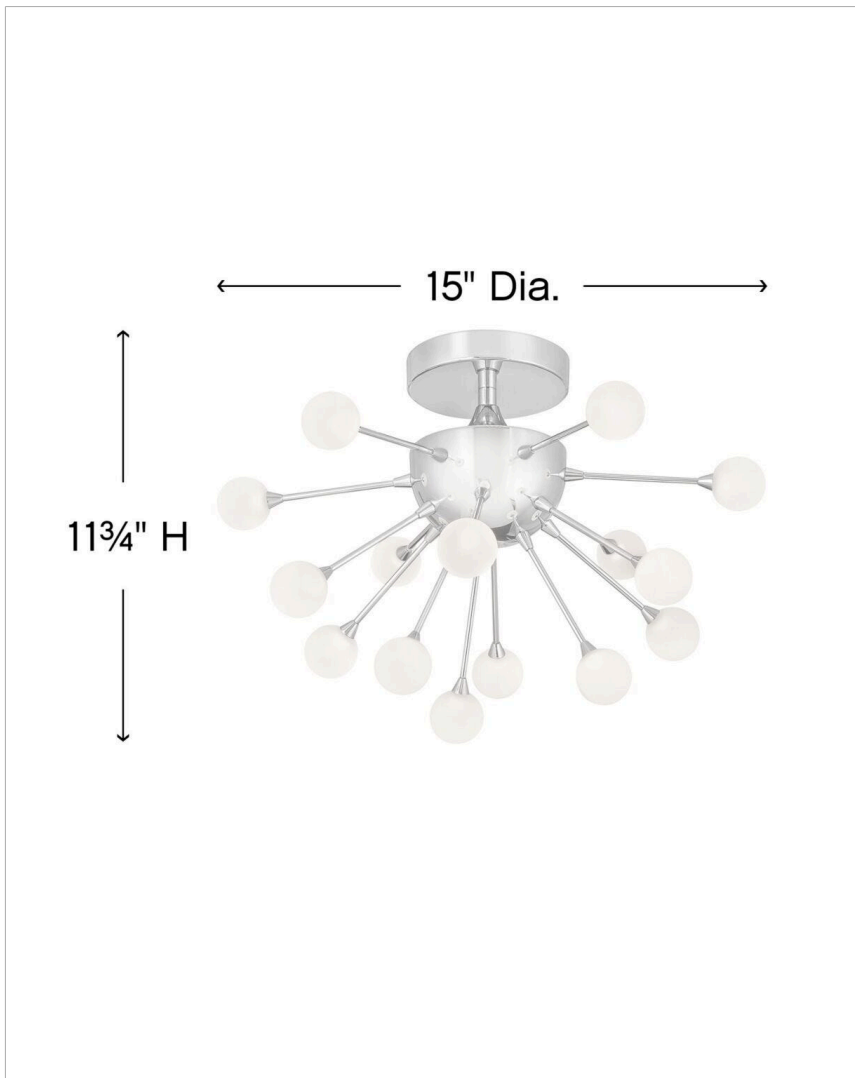

## FR4441PCM

### MEDIUM SEMI-FLUSH MOUNT

Impulse is a dynamic LED design with a striking contemporary shape. Petite stems radiate from the spherical body while miniature acrylic ornaments of light glow at its tips. An array of chic finishes in Polished Chrome, Polished Gold, Black Chrome, and Cloud (White) intensifies its stunning effect.

DETAILS	
FINISH:	Polished Chrome
MATERIAL:	Steel
DIMMABLE:	YES, ON ANY INCANDESCENT, MLV, ELV, OR C-L DIMMER.

DIMENSIONS	
WIDTH:	15"
HEIGHT:	11.8"
WEIGHT:	4.5lb

LIGHT SOURCE	
LIGHT SOURCE:	Integrated LED
LED NAME:	1.5w I-Wand
VOLTAGE:	120v
COLOR TEMP:	3000
LUMENS:	950
CRI:	92
INCANDESCENT EQUIVALENCY:	3-40w
DIMMABLE:	YES, ON ANY INCANDESCENT, MLV, ELV, OR C-L DIMMER.

MOUNTING	
CANOPY:	5.25" Dia.

SHIPPING	
CARTON LENGTH:	15
CARTON WIDTH:	19.5
CARTON HEIGHT:	19.5
CARTON WEIGHT:	8.5