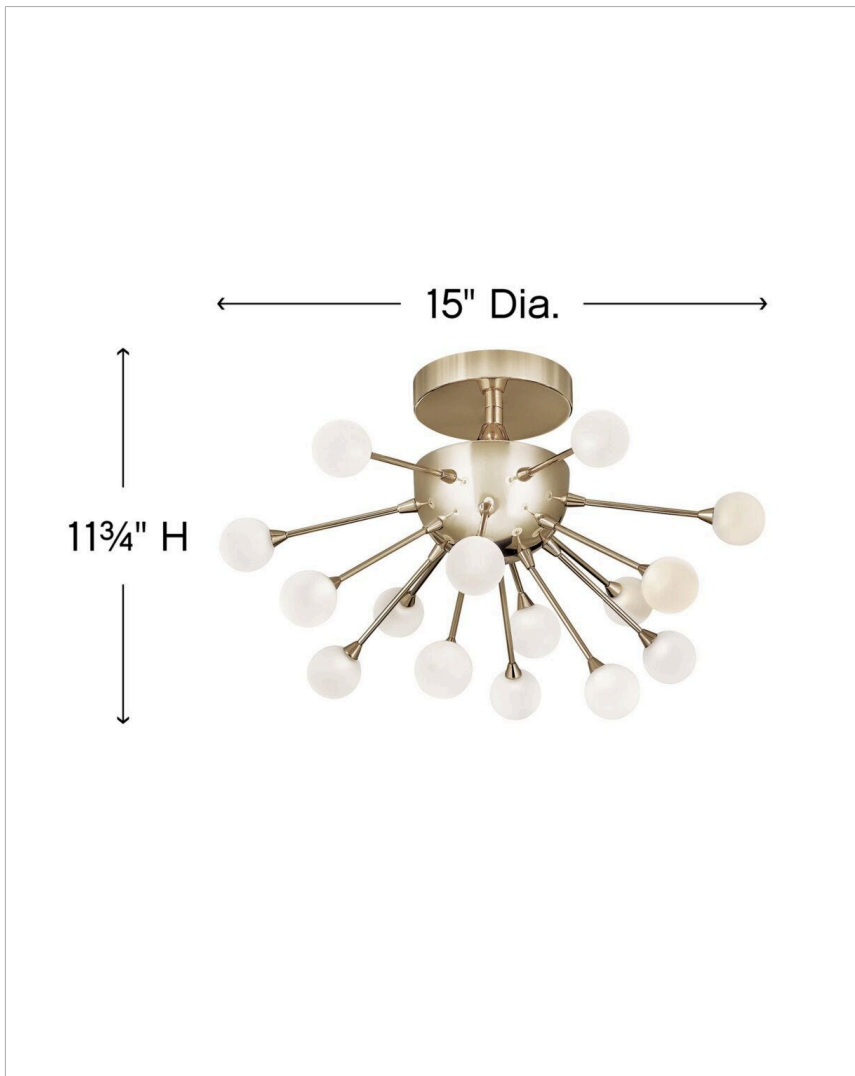

IMPULSE

FR44411POG

MEDIUM SEMI-FLUSH MOUNT

Impulse is a dynamic LED design with a striking contemporary shape. Petite stems radiate from the spherical body while miniature acrylic ornaments of light glow at its tips. An array of chic finishes in Polished Chrome, Polished Gold, Black Chrome, and Cloud (White) intensifies its stunning effect.

DETAILS	
FINISH:	Polished Gold
MATERIAL:	Steel
DIMMABLE:	YES, ON ANY INCANDESCENT, MLV, ELV, OR C-L DIMMER.

DIMENSIONS	
WIDTH:	15"
HEIGHT:	11.8"
WEIGHT:	4.5lb

LIGHT SOURCE	
LIGHT SOURCE:	Integrated LED
LED NAME:	1.5w I-Wand
VOLTAGE:	120v
COLOR TEMP:	3000
LUMENS:	950
CRI:	92
INCANDESCENT EQUIVALENCY:	3 x 40w
DIMMABLE:	YES, ON ANY INCANDESCENT, MLV, ELV, OR C-L DIMMER.

MOUNTING	
CANOPY:	5.25" Dia.

SHIPPING	
CARTON LENGTH:	15
CARTON WIDTH:	19.5
CARTON HEIGHT:	19.5
CARTON WEIGHT:	8.5

PRODUCT DETAILS:

- Suitable for use in dry (indoor) locations as defined by NEC and CEC. Meets United States UL Underwriters Laboratories & CSA Canadian Standards Association Product Safety Standards.
- LED components carry a 5-year limited warranty
- Distinctive mid-century modern elements merge with sleek and timeless forms for a vintage vibe with modern flair
- Luxurious gold finish with opulent sheen