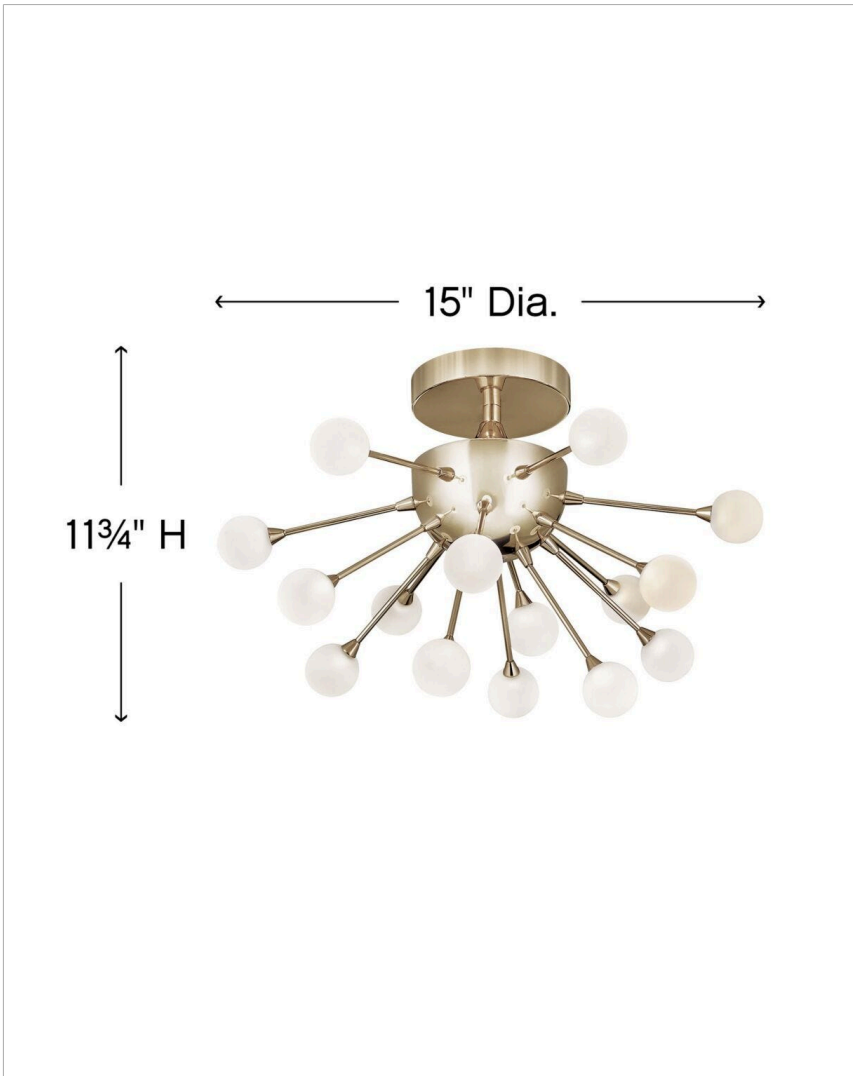

IMPULSE

FR44411POG

MEDIUM SEMI-FLUSH MOUNT

Impulse is a dynamic LED design with a striking contemporary shape. Petite stems radiate from the spherical body while miniature acrylic ornaments of light glow at its tips. An array of chic finishes in Polished Chrome, Polished Gold, Black Chrome, and Cloud (White) intensifies its stunning effect.

DETAILS	
FINISH:	Polished Gold
MATERIAL:	Steel
DIMMABLE:	YES, ON ANY INCANDESCENT, MLV, ELV, OR C-L DIMMER.

DIMENSIONS	
WIDTH:	15"
HEIGHT:	11.8"
WEIGHT:	4.5lb

LIGHT SOURCE	
LIGHT SOURCE:	Integrated LED
LED NAME:	1.5w I-Wand
VOLTAGE:	120v
LUMENS:	950
CRI:	92
INCANDESCENT EQUIVALENCY:	3 x 40w
DIMMABLE:	YES, ON ANY INCANDESCENT, MLV, ELV, OR C-L DIMMER.

MOUNTING	
CANOPY:	5.25" Dia.

SHIPPING	
CARTON LENGTH:	15
CARTON WIDTH:	19.5
CARTON HEIGHT:	19.5
CARTON WEIGHT:	8.5

PRODUCT DETAILS:

- Suitable for use in dry (indoor) locations as defined by NEC and CEC. Meets United States UL Underwriters Laboratories & CSA Canadian Standards Association Product Safety Standards.
- LED components carry a 5-year limited warranty
- Distinctive mid-century modern elements merge with sleek and timeless forms for a vintage vibe with modern flair
- Luxurious gold finish with opulent sheen