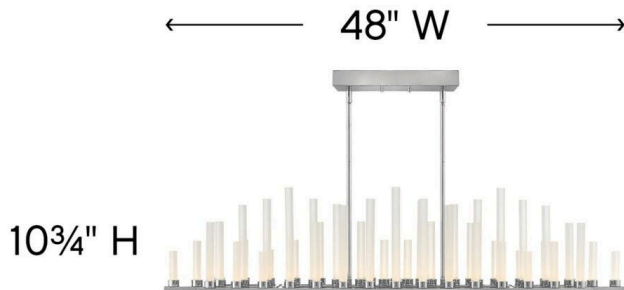

TRINITY

FR46108PNI

MEDIUM LED LINEAR

This stunning silhouette suggests rows of candles burning at different rates as in days of old, yet Trinity is modern in every aspect. Each frosted glass column is evenly lit with integrated LED, producing multiple points of light in undulating fashion along the Polished Nickel or Heritage Brass frame. The effect is breathtaking, unexpected and completely spectacular.

DETAILS	
FINISH:	Polished Nickel
MATERIAL:	Steel
GLASS:	Frosted
SLOPE DEGREE:	90
DIMMABLE:	YES - CL TYPE DIMMER (SSL7A)

DIMENSIONS	
WIDTH:	48"
HEIGHT:	10.8"
DEPTH:	8.3
WEIGHT:	28lb

LIGHT SOURCE	
LIGHT SOURCE:	Integrated LED
LED NAME:	(50) STW9A12D
VOLTAGE:	120v
COLOR TEMP:	3000
LUMENS:	3750
CRI:	92
INCANDESCENT EQUIVALENCY:	50 x 10w
DIMMABLE:	YES - CL TYPE DIMMER (SSL7A)

MOUNTING	
CANOPY:	5.5"W X 12.75"L
LEAD WIRE:	1 X 120"
MAX HEIGHT:	40

SHIPPING	
CARTON LENGTH:	10
CARTON WIDTH:	11.5
CARTON HEIGHT:	51
CARTON WEIGHT:	31

PRODUCT DETAILS:

- This item may be hung on a sloped ceiling
- This fixture includes multiple down stems in various lengths to customize the installation height, including two 6" stems and four 12" stems
- Suitable for use in dry (indoor) locations as defined by NEC and CEC. Meets United States UL Underwriters Laboratories & CSA Canadian Standards Association Product Safety Standards.
- LED components carry a 5-year limited warranty
- Bold silhouette with dramatic details creates a modern statement

HINKLEY

HINKLEY
33000 Pin Oak Parkway
Avon Lake, OH 44012

PHONE: (440) 653-5500
Toll Free: 1 (800) 446-5539

hinkley.com