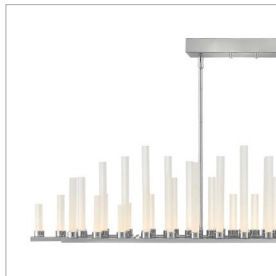

TRINITY

FR46108PNI

MEDIUM LED LINEAR

This stunning silhouette suggests rows of candles burning at different rates as in days of old, yet Trinity is modern in every aspect. Each frosted glass column is evenly lit with integrated LED, producing multiple points of light in undulating fashion along the Polished Nickel or Heritage Brass frame. The effect is breathtaking, unexpected and completely spectacular.

| DETAILS | |
|---------------|---|
| FINISH: | Polished Nickel with Heritage Brass accents |
| MATERIAL: | Steel |
| GLASS: | Frosted |
| SLOPE DEGREE: | 90 |
| DIMMABLE: | YES - CL TYPE DIMMER (SSL7A) |

| DIMENSIONS | |
|------------|-------|
| WIDTH: | 48" |
| HEIGHT: | 10.8" |
| DEPTH: | 8.3 |
| WEIGHT: | 28lb |

| LIGHT SOURCE | |
|---------------------------|------------------------------|
| LIGHT SOURCE: | Integrated LED |
| LED NAME: | (50) STW9A12D |
| VOLTAGE: | 120v |
| LUMENS: | 3750 |
| CRI: | 92 |
| INCANDESCENT EQUIVALENCY: | 50 x 10w |
| DIMMABLE: | YES - CL TYPE DIMMER (SSL7A) |

PRODUCT DETAILS:

- This item may be hung on a sloped ceiling
- This fixture includes multiple down stems in various lengths to customize the installation height, including two 6" stems and four 12" stems
- Suitable for use in dry (indoor) locations as defined by NEC and CEC. Meets United States UL Underwriters Laboratories & CSA Canadian Standards Association Product Safety Standards.
- LED components carry a 5-year limited warranty
- Bold silhouette with dramatic details creates a modern statement