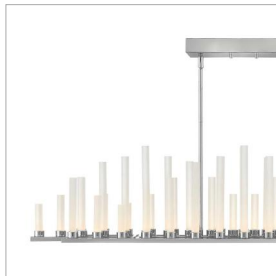

### MEDIUM LED LINEAR

This stunning silhouette suggests rows of candles burning at different rates as in days of old, yet Trinity is modern in every aspect. Each frosted glass column is evenly lit with integrated LED, producing multiple points of light in undulating fashion along the Polished Nickel or Heritage Brass frame. The effect is breathtaking, unexpected and completely spectacular.

DETAILS	
FINISH:	Polished Nickel
MATERIAL:	Steel
GLASS:	Frosted
SLOPE DEGREE:	90
DIMMABLE:	YES - CL TYPE DIMMER (SSL7A)

DIMENSIONS	
WIDTH:	48"
HEIGHT:	10.8"
DEPTH:	8.3
WEIGHT:	28lb

LIGHT SOURCE	
LIGHT SOURCE:	Integrated LED
LED NAME:	(50) STW9A12D
VOLTAGE:	120v
COLOR TEMP:	3000
LUMENS:	3750
CRI:	92
INCANDESCENT EQUIVALENCY:	50 x 10w
DIMMABLE:	YES - CL TYPE DIMMER (SSL7A)

MOUNTING	
CANOPY:	5.5"W X 12.75"L
LEAD WIRE:	1 X 120"
MAX HEIGHT:	40

SHIPPING	
CARTON LENGTH:	10
CARTON WIDTH:	11.5
CARTON HEIGHT:	51
CARTON WEIGHT:	31

#### PRODUCT DETAILS:

- This item may be hung on a sloped ceiling
- This fixture includes multiple down stems in various lengths to customize the installation height, including two 6" stems and four 12" stems
- Suitable for use in dry (indoor) locations as defined by NEC and CEC. Meets United States UL Underwriters Laboratories & CSA Canadian Standards Association Product Safety Standards.
- LED components carry a 5-year limited warranty
- Bold silhouette with dramatic details creates a modern statement