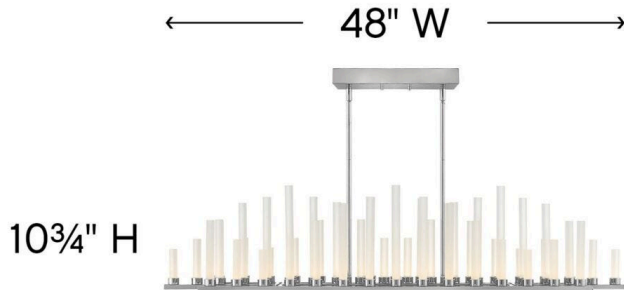

TRINITY

FR46108PNI

MEDIUM LED LINEAR

This stunning silhouette suggests rows of candles burning at different rates as in days of old, yet Trinity is modern in every aspect. Each frosted glass column is evenly lit with integrated LED, producing multiple points of light in undulating fashion along the Polished Nickel or Heritage Brass frame. The effect is breathtaking, unexpected and completely spectacular.

| DETAILS | |
|---------------|---|
| FINISH: | Polished Nickel with Heritage Brass accents |
| MATERIAL: | Steel |
| GLASS: | Frosted |
| SLOPE DEGREE: | 90 |
| DIMMABLE: | YES - CL TYPE DIMMER (SSL7A) |

| DIMENSIONS | |
|------------|-------|
| WIDTH: | 48" |
| HEIGHT: | 10.8" |
| DEPTH: | 8.3 |
| WEIGHT: | 28lb |

| LIGHT SOURCE | |
|---------------------------|------------------------------|
| LIGHT SOURCE: | Integrated LED |
| LED NAME: | (50) STW9A12D |
| VOLTAGE: | 120v |
| LUMENS: | 3750 |
| CRI: | 92 |
| INCANDESCENT EQUIVALENCY: | 50 x 10w |
| DIMMABLE: | YES - CL TYPE DIMMER (SSL7A) |

| MOUNTING | |
|-------------|-----------------|
| CANOPY: | 5.5"W X 12.75"L |
| LEAD WIRE: | 1 X 120" |
| MAX HEIGHT: | 40 |

| SHIPPING | |
|----------------|------|
| CARTON LENGTH: | 10 |
| CARTON WIDTH: | 11.5 |
| CARTON HEIGHT: | 51 |
| CARTON WEIGHT: | 31 |