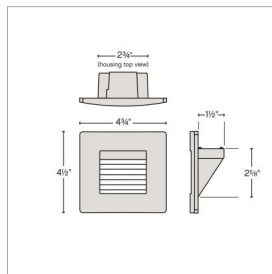

PRODUCT DETAILS:

- Photometrics are based off engine/bulb photometrics at various mounting heights.
- Suitable for use in wet (outdoor direct rain) locations as defined by NEC and CEC. Meets United States UL Underwriters Laboratories & CSA Canadian Standards Association Product Safety Standards
- Double gang configuration
- ADA compliant
- For more information on how to control your landscape lighting via the Hinkley Home Automation App, [click here](#).
- Bold lines and a clean, minimalist style complement contemporary architecture
- Rated for both indoor and outdoor use
- LED integrated components carry a 10-year limited warranty

HINKLEY

HINKLEY
33000 Pin Oak Parkway
Avon Lake, OH 44012

PHONE: (440) 653-5500
Toll Free: 1 (800) 446-5539

hinkley.com