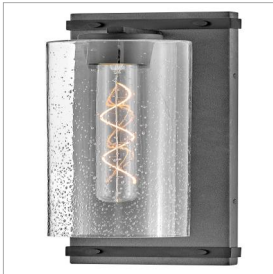

SAWYER

5941DZ-LL

LARGE SINGLE LIGHT VANITY

The fresh, rustic design of the Sawyer collection will enhance any living experience with a warm, cozy ambiance. The Sequoia finish with Iron Rust accents paired with clear seedy glass offers a farmhouse chic style.

DETAILS	
FINISH:	Aged Zinc
MATERIAL:	Steel
GLASS:	Clear Seedy
DIMMABLE:	YES - CL TYPE DIMMER (SSL7A)

DIMENSIONS	
WIDTH:	5"
HEIGHT:	20"
WEIGHT:	4.8lb
BACK PLATE:	5"W X 20"H
EXTENSION:	5.8"
TOP TO OUTLET:	10"

LIGHT SOURCE	
LIGHT SOURCE:	Socketed
WATTAGE:	1-6w Med. LED *Included
VOLTAGE:	120v

SHIPPING	
CARTON LENGTH:	22.6
CARTON WIDTH:	8.3
CARTON HEIGHT:	7.7
CARTON WEIGHT:	6.4

PRODUCT DETAILS:

- Fixture can be mounted either up or down
- Suitable for use in damp locations as defined by NEC and CEC. Meets United States UL Underwriters Laboratories & CSA Canadian Standards Association Product Safety Standards.
- LED Bulbs carry a 3-year limited warranty
- Mounting hardware is hidden on the back plate to ensure a clean silhouette
- Artisanal details, a rich finish and organic elements add warm rustic style