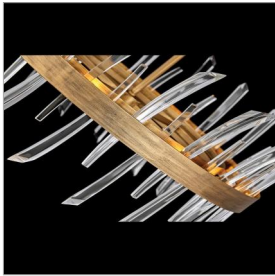

REVEL

FR30904BNG

MEDIUM SINGLE TIER CHANDELIER

A compelling design that captivates from any angle, the Revel family gleams with sophistication. Luxurious crystal rods are honed into unexpected asymmetrical formations to produce an organic elegance that is both raw and refined. Revel's linear and circular chandeliers are available in both Burnished Gold and rich Black finish options.

DETAILS	
FINISH:	Burnished Gold
MATERIAL:	Steel
SLOPE DEGREE:	90
DIMMABLE:	YES - WITH DIMMABLE LAMP (NOT INCLUDED)

DIMENSIONS	
WIDTH:	28"
HEIGHT:	17.3"
WEIGHT:	11.6lb

LIGHT SOURCE	
LIGHT SOURCE:	Socketed
WATTAGE:	8-5w Cand. LED, 60w Equiv.
VOLTAGE:	120v

MOUNTING	
CANOPY:	6.5" Dia.
LEAD WIRE:	1 X 144"

SHIPPING	
CARTON LENGTH:	32
CARTON WIDTH:	32
CARTON HEIGHT:	11
CARTON WEIGHT:	33

PRODUCT DETAILS:

- Suitable for use in dry (indoor) locations as defined by NEC and CEC. Meets United States UL Underwriters Laboratories & CSA Canadian Standards Association Product Safety Standards.
- This item may be hung on a sloped ceiling
- Luxurious gold finish with opulent sheen
- Striking and glamorous silhouette with luxe details and a rich finish that makes a dramatic statement