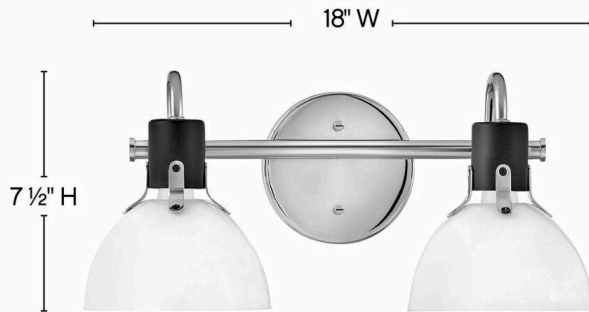

ARGO

51112CM

SMALL TWO LIGHT VANITY

Argo exudes class and style with a vintage industrial flair and a sleek silhouette. This transitional design features suspended cased opal glass complemented by a Heritage Brass with Black finish.

DETAILS	
FINISH:	Chrome
MATERIAL:	Steel
GLASS:	Cased Opal
DIMMABLE:	YES - WITH DIMMABLE LAMP (NOT INCLUDED)

DIMENSIONS	
WIDTH:	18"
HEIGHT:	7.5"
WEIGHT:	3lb
BACK PLATE:	5" Dia.
EXTENSION:	8.3"
TOP TO OUTLET:	3.25"

LIGHT SOURCE	
LIGHT SOURCE:	Socketed
WATTAGE:	2-12w Med. LED, 100w Equiv.
VOLTAGE:	120v

SHIPPING	
CARTON LENGTH:	20.5
CARTON WIDTH:	8.3
CARTON HEIGHT:	8.5
CARTON WEIGHT:	4.2

PRODUCT DETAILS:

- Fixture can be mounted either up or down
- Suitable for use in damp locations as defined by NEC and CEC. Meets United States UL Underwriters Laboratories & CSA Canadian Standards Association Product Safety Standards.
- Sparkling chrome with reflective finish
- Bold silhouette with dramatic details creates a modern statement