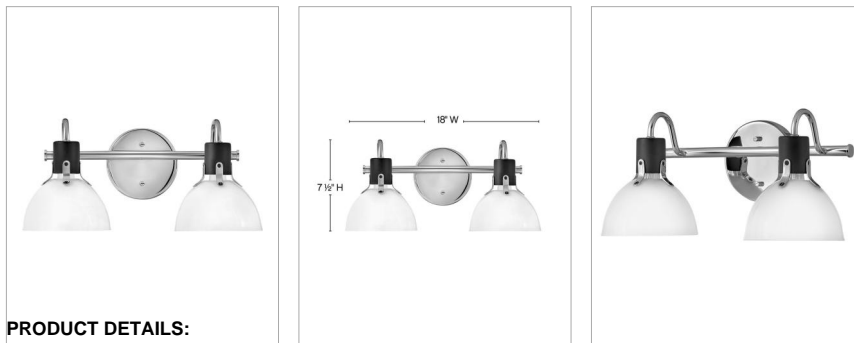

ARGO

51112CM

SMALL TWO LIGHT VANITY

Argo exudes class and style with a vintage industrial flair and a sleek silhouette. This transitional design features suspended cased opal glass complemented by a Heritage Brass with Black finish.

DETAILS	
FINISH:	Chrome
MATERIAL:	Steel
GLASS:	Cased Opal
DIMMABLE:	YES - WITH DIMMABLE LAMP (NOT INCLUDED)

DIMENSIONS	
WIDTH:	18"
HEIGHT:	7.5"
WEIGHT:	3lb
BACK PLATE:	5" Dia.
EXTENSION:	8.3"
TOP TO OUTLET:	3.25"

LIGHT SOURCE	
LIGHT SOURCE:	Socketed
WATTAGE:	2-12w Med. LED, 100w Equiv.
VOLTAGE:	120v

SHIPPING	
CARTON LENGTH:	20.5
CARTON WIDTH:	8.3
CARTON HEIGHT:	8.5
CARTON WEIGHT:	4.2

PRODUCT DETAILS:

- Fixture can be mounted either up or down
- Suitable for use in damp locations as defined by NEC and CEC. Meets United States UL Underwriters Laboratories & CSA Canadian Standards Association Product Safety Standards.
- Sparkling chrome with reflective finish
- Bold silhouette with dramatic details creates a modern statement