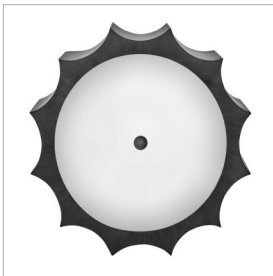

GIA

34094BGR

MEDIUM FLUSH MOUNT

Gia is a vintage-inspired showstopper. Dramatic, handmade scalloped edges adorn the outer rim of each fixture to evoke old-world glamour, while luxe hand-painted finishes complete the look. The upscale design casts light through etched glass for a soft, warm glow.

DETAILS	
FINISH:	Brushed Graphite
MATERIAL:	Steel
GLASS:	Etched
DIMMABLE:	YES - WITH DIMMABLE LAMP (NOT INCLUDED)

DIMENSIONS	
WIDTH:	14"
HEIGHT:	7.8"
WEIGHT:	9.2lb

LIGHT SOURCE	
LIGHT SOURCE:	Socketed
WATTAGE:	2-12w Med. LED, 60w Equiv.
VOLTAGE:	120v

SHIPPING	
CARTON LENGTH:	17
CARTON WIDTH:	17
CARTON HEIGHT:	13
CARTON WEIGHT:	15.1

PRODUCT DETAILS:

- Suitable for use in dry (indoor) locations as defined by NEC and CEC. Meets United States UL Underwriters Laboratories & CSA Canadian Standards Association Product Safety Standards.
- Bold silhouette with dramatic details creates a modern statement
- The Lisa McDennon Collection offers a striking mix of edgy, sculptural silhouettes that incorporate modern, organic elements and luxe materials, brought to life by her innovative and original point of view.