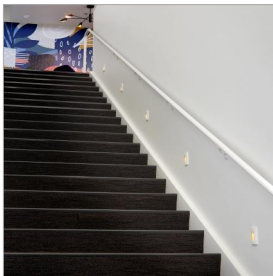

LUNA

58506SW3K

LED 3000K STEP LIGHT 120V HORIZONTAL DOUBLE GANG

The Luna step light is the perfect addition to any interior or exterior lighting plan and complements the Hinkley Luna outdoor lantern collection. A contemporary styled radius front die cast faceplate is included. The Luna step light is compatible with any decorator style faceplate and is easily retrofitted to any gang/receptacle location.

DETAILS	
FINISH:	Satin White
MATERIAL:	Zinc-Aluminum Alloy
DIMMABLE:	YES - CL TYPE DIMMER (SSL7A)

DIMENSIONS	
WIDTH:	4.8"
HEIGHT:	4.5"
DEPTH:	2.3

LIGHT SOURCE	
LIGHT SOURCE:	Integrated LED
WATTAGE:	4w LED *Included
VOLTAGE:	120v

MOUNTING	
LEAD WIRE:	1 X 6"

SHIPPING	
CARTON LENGTH:	5
CARTON WIDTH:	2.8
CARTON HEIGHT:	4.8
CARTON WEIGHT:	1.5

PRODUCT DETAILS:

- Photometrics are based off engine/bulb photometrics at various mounting heights.
- Suitable for use in wet (outdoor direct rain) locations as defined by NEC and CEC. Meets United States UL Underwriters Laboratories & CSA Canadian Standards Association Product Safety Standards
- Double gang configuration
- ADA compliant
- For more information on how to control your landscape lighting via the Hinkley Home Automation App, [click here](#).
- Bold lines and a clean, minimalist style complement contemporary architecture
- Rated for both indoor and outdoor use
- LED integrated components carry a 10-year limited warranty