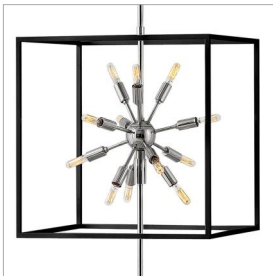

AROS

46318BLK-PN

DOUBLE XL OPEN FRAME PENDANT

The striking Aros pendant showcases a provocative mid-century modern starburst cluster in a luxurious Warm Brass or Polished Nickel framed by an articulating, angular cage in prominent Black. For added drama, the sophisticated pendants dazzle with dimension to fill unique spaces or higher ceilings. Aros is part of the Lisa McDennon Collection.

DETAILS	
FINISH:	Black
MATERIAL:	Steel
SLOPE DEGREE:	90
DIMMABLE:	YES - WITH DIMMABLE LAMP (NOT INCLUDED)

DIMENSIONS	
WIDTH:	20"
HEIGHT:	82.8"
WEIGHT:	30lb

LIGHT SOURCE	
LIGHT SOURCE:	Socketed
WATTAGE:	36-5w Cand. LED, 25w Equiv.
VOLTAGE:	120v

MOUNTING	
CANOPY:	6" Sq.
LEAD WIRE:	1 X 120"
MAX HEIGHT:	115.3

SHIPPING	
CARTON LENGTH:	64
CARTON WIDTH:	23.5
CARTON HEIGHT:	24.5
CARTON WEIGHT:	42

PRODUCT DETAILS:

- Suitable for use in dry (indoor) locations as defined by NEC and CEC. Meets United States UL Underwriters Laboratories & CSA Canadian Standards Association Product Safety Standards.
- This fixture includes multiple down stems in various lengths to customize the installation height of the fixture, including one 6" stem and two 12" stems
- Distinctive mid-century modern elements merge with sleek and timeless forms for a vintage vibe with modern flair
- This item may be hung on a sloped ceiling
- Vertical distance between the cages is not adjustable
- Ideal for vintage filament bulbs (not included)
- Fixture features an articulating design for easy customization
- The Lisa McDennon Collection offers a striking mix of edgy, sculptural silhouettes that incorporate modern, organic elements and luxe materials, brought to life by her innovative and original point of view.