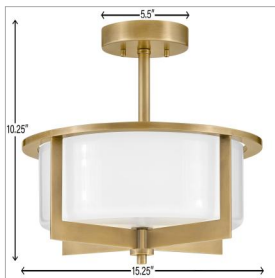

BAXLEY

42033HB

MEDIUM SEMI-FLUSH MOUNT

A versatile semi-flush mount collection, Baxley features a prominent crossbar frame that complements various design styles. The cased opal glass adds a striking shine against multiple finish options.

DETAILS	
FINISH:	Heritage Brass
MATERIAL:	Steel
GLASS:	Cased Opal
DIMMABLE:	YES - WITH DIMMABLE LAMP (NOT INCLUDED)

DIMENSIONS	
WIDTH:	15.3"
HEIGHT:	10.3"
WEIGHT:	8.8lb

LIGHT SOURCE	
LIGHT SOURCE:	Socketed
WATTAGE:	3-5w Cand. LED, 60w Equiv.
VOLTAGE:	120v

MOUNTING	
CANOPY:	5.5" Dia.

SHIPPING	
CARTON LENGTH:	17.7
CARTON WIDTH:	17.7
CARTON HEIGHT:	12.8
CARTON WEIGHT:	11

PRODUCT DETAILS:

- Suitable for use in dry (indoor) locations as defined by NEC and CEC. Meets United States UL Underwriters Laboratories & CSA Canadian Standards Association Product Safety Standards.
- Merging the best of traditional and modern elements with a sophisticated and streamlined look