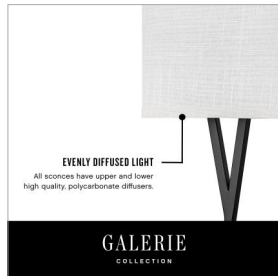

AXIS OFF WHITE

41104HB

MEDIUM TWO LIGHT SCNCE

Creativity meets practicality in Axis. Featuring a classic crossed-stem design, its shade comes in Off White Linen or Heather Gray Linen complemented by a Black or Heritage Brass finish.

DETAILS	
FINISH:	Heritage Brass
MATERIAL:	Steel
SHADE:	Off-White Linen
DIMMABLE:	YES - CL TYPE DIMMER (SSL7A)

DIMENSIONS	
WIDTH:	15"
HEIGHT:	12.5"
WEIGHT:	5.4lb
BACK PLATE:	13.50"W X 7.25"H
EXTENSION:	3"
TOP TO OUTLET:	4.25"

LIGHT SOURCE	
LIGHT SOURCE:	Integrated LED
WATTAGE:	32w LED *Included
VOLTAGE:	120v

SHIPPING	
CARTON LENGTH:	18.1
CARTON WIDTH:	11.4
CARTON HEIGHT:	10.6
CARTON WEIGHT:	9.5

PRODUCT DETAILS:

- Suitable for use in dry (indoor) locations as defined by NEC and CEC. Meets United States UL Underwriters Laboratories & CSA Canadian Standards Association Product Safety Standards.
- Merging modern and classic elements, the Galerie collection offers a selection of LED ceiling and sconce fixtures with unique details that effortlessly balance a variety of spaces with form and function. The complementary contours, materials and finishes allow each silhouette to be used in unison or easily combined with other Galerie pieces.
- LED components carry a 5-year limited warranty
- Merging the best of traditional and modern elements with a sophisticated and streamlined look
- Diffusers are made of high transmittance, high diffusion, color stable LDA-filled polycarbonate to maximize delivered lumens
- ADA compliant
- Mounting hardware is hidden on the back plate to ensure a clean silhouette
- Fixture mounting plate supports both junction box and direct wire install of either Romex or Conduit.