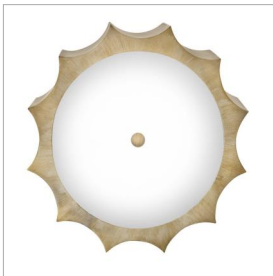

PRODUCT DETAILS:

- Suitable for use in dry (indoor) locations as defined by NEC and CEC. Meets United States UL Underwriters Laboratories & CSA Canadian Standards Association Product Safety Standards.
- Bold silhouette with dramatic details creates a modern statement
- Luxurious gold finish with opulent sheen
- The Lisa McDennon Collection offers a striking mix of edgy, sculptural silhouettes that incorporate modern, organic elements and luxe materials, brought to life by her innovative and original point of view.

HINKLEY

HINKLEY
33000 Pin Oak Parkway
Avon Lake, OH 44012

PHONE: (440) 653-5500
Toll Free: 1 (800) 446-5539

hinkley.com