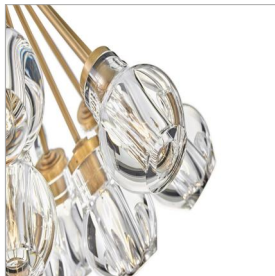

ELISE

FR46956HBR

MEDIUM CONVERTIBLE CHANDELIER

Elise infuses spaces with mesmerizing elegance. Light dramatically refracts from jaw-dropping, rounded, thick-cut crystal shades arranged in an enticing cluster formation. The robust arms, offered in either rich Black or Heritage Brass finishes, extend outward in a beautiful radiating pattern.

DETAILS	
FINISH:	Heritage Brass
MATERIAL:	Steel
GLASS:	Clear Crystal
SLOPE DEGREE:	90
DIMMABLE:	YES - WITH DIMMABLE LAMP (NOT INCLUDED)

DIMENSIONS	
WIDTH:	27.3"
HEIGHT:	15.3"
WEIGHT:	70.8lb

LIGHT SOURCE	
LIGHT SOURCE:	Socketed
WATTAGE:	19-5w Cand. LED, 60w Equiv.
VOLTAGE:	120v

MOUNTING	
CANOPY:	5.25" Dia.
LEAD WIRE:	1 X 120"
MAX HEIGHT:	49.5

SHIPPING	
CARTON LENGTH:	25.3
CARTON WIDTH:	26
CARTON HEIGHT:	31.1
CARTON WEIGHT:	87.7

PRODUCT DETAILS:

- Suitable for use in dry (indoor) locations as defined by NEC and CEC. Meets United States UL Underwriters Laboratories & CSA Canadian Standards Association Product Safety Standards.
- This fixture includes multiple down stems in various lengths to customize the installation height of the fixture, including one 6" stem and two 12" stems
- This item may be hung on a sloped ceiling
- Fixture weighs over 50lbs. Must be supported independently of the outlet box unless the outlet box is UL listed for the appropriate weight.
- Striking and glamorous silhouette with luxe details and a rich finish that makes a dramatic statement
- Convertible fixture can be hung as a pendant or semi-flush mount