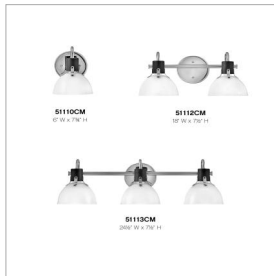

ARGO

51113CM

MEDIUM THREE LIGHT VANITY

Argo exudes class and style with a vintage industrial flair and a sleek silhouette. This transitional design features suspended cased opal glass complemented by a Heritage Brass with Black finish.

DETAILS	
FINISH:	Chrome
MATERIAL:	Steel
GLASS:	Cased Opal
DIMMABLE:	YES - WITH DIMMABLE LAMP (NOT INCLUDED)

DIMENSIONS	
WIDTH:	24.5"
HEIGHT:	7.5"
WEIGHT:	4.4lb
BACK PLATE:	5" Dia.
EXTENSION:	8.3"
TOP TO OUTLET:	3.25"

LIGHT SOURCE	
LIGHT SOURCE:	Socketed
WATTAGE:	3-12w Med. LED, 100w Equiv.
VOLTAGE:	120v

SHIPPING	
CARTON LENGTH:	28.9
CARTON WIDTH:	8.3
CARTON HEIGHT:	8.5
CARTON WEIGHT:	6.2

PRODUCT DETAILS:

- Fixture can be mounted either up or down
- Suitable for use in damp locations as defined by NEC and CEC. Meets United States UL Underwriters Laboratories & CSA Canadian Standards Association Product Safety Standards.
- Sparkling chrome with reflective finish
- Bold silhouette with dramatic details creates a modern statement