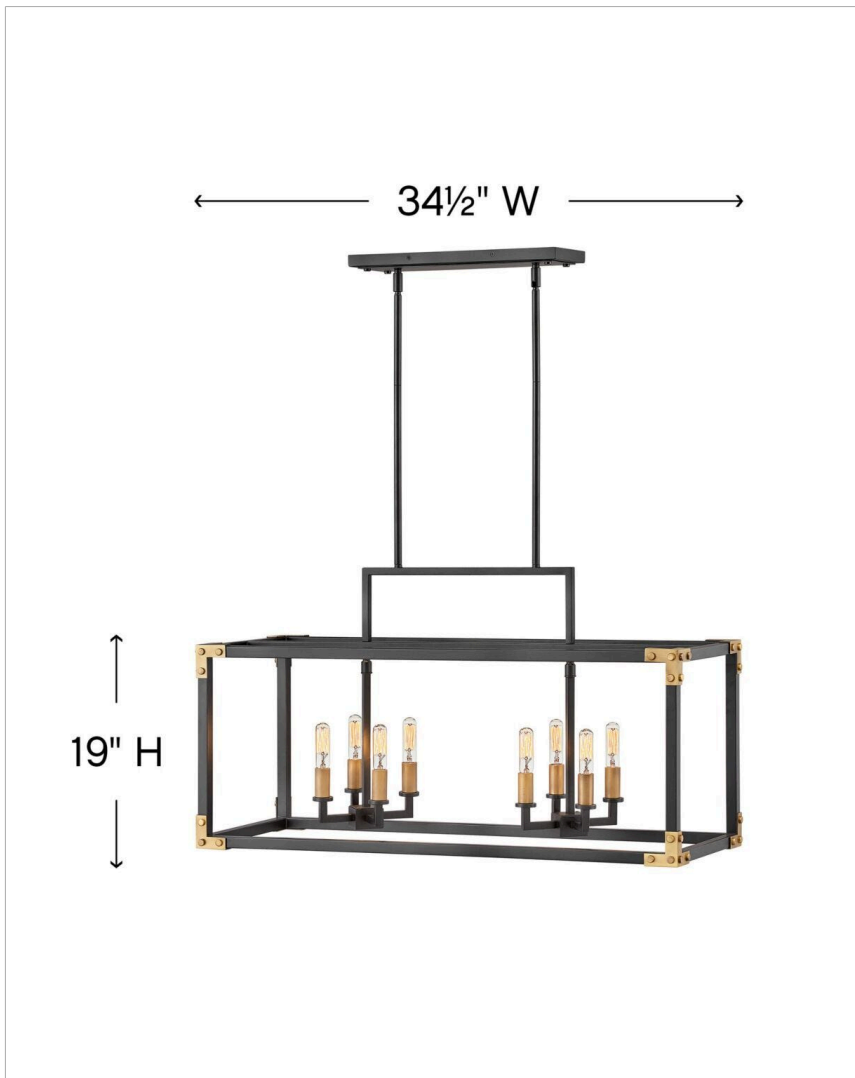

LOUIS

4298SK

SMALL EIGHT LIGHT LINEAR

Transport your decor to a stylish new dimension. Inspired by vintage trunks, cast campaign corners with oversized rivets are the hallmark of Louis. A Satin Black frame, accented at each corner with Heritage Brass coordinates with the candelabra within.

DETAILS	
FINISH:	Satin Black
MATERIAL:	Steel
DIMMABLE:	No

DIMENSIONS	
WIDTH:	34.5"
HEIGHT:	19"
DEPTH:	12.5
WEIGHT:	19lb

LIGHT SOURCE	
LIGHT SOURCE:	Socketed
WATTAGE:	8-5w Cand. LED, 60w Equiv. or 8-60w Cand.
VOLTAGE:	120v

MOUNTING	
CANOPY:	5"W X 15"L
LEAD WIRE:	1 X 120"
MAX HEIGHT:	51.5

SHIPPING	
CARTON LENGTH:	22.5
CARTON WIDTH:	16
CARTON HEIGHT:	37.5
CARTON WEIGHT:	25.5

PRODUCT DETAILS:

- This fixture includes multiple down stems in various lengths to customize the installation height, including two 6" stems and four 12" stems
- Suitable for use in dry (indoor) locations as defined by NEC and CEC. Meets United States UL Underwriters Laboratories & CSA Canadian Standards Association Product Safety Standards.
- Ideal for vintage filament bulbs (not included)
- Merging the best of traditional and modern elements with a sophisticated and streamlined look