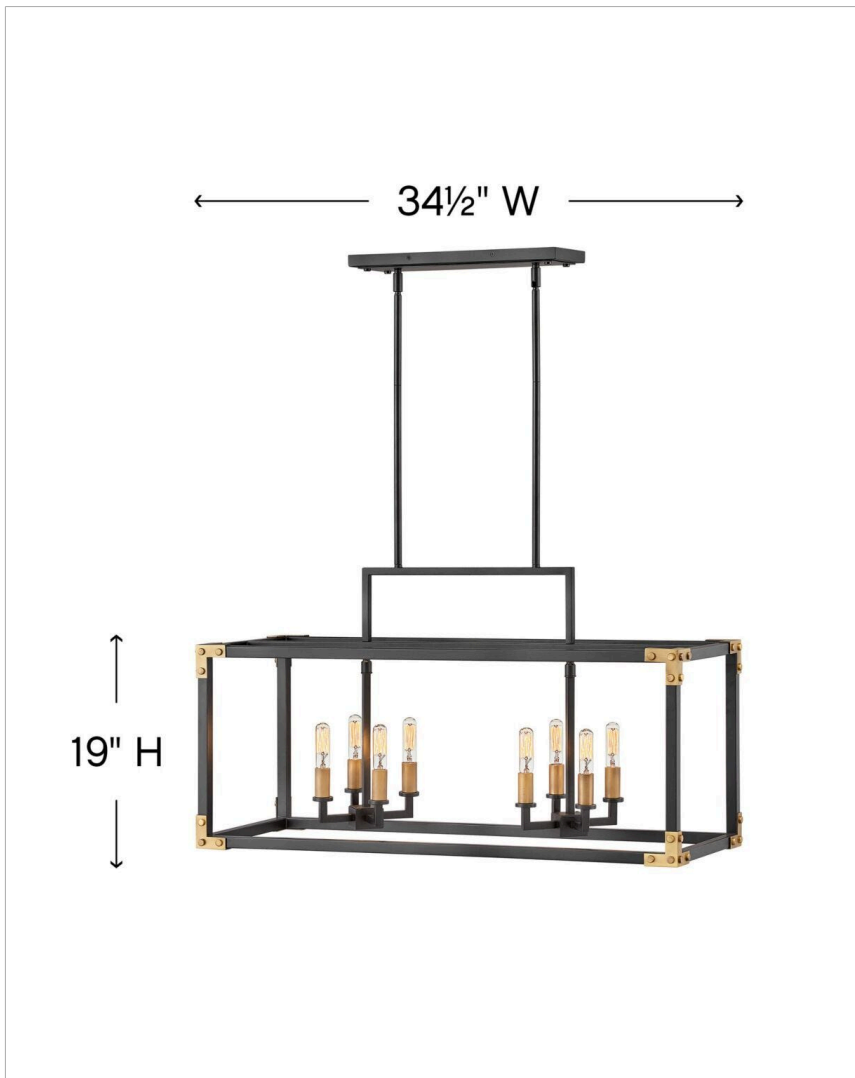

### SMALL EIGHT LIGHT LINEAR

Transport your decor to a stylish new dimension. Inspired by vintage trunks, cast campaign corners with oversized rivets are the hallmark of Louis. A Satin Black frame, accented at each corner with Heritage Brass coordinates with the candelabra within.

DETAILS	
FINISH:	Satin Black
MATERIAL:	Steel
DIMMABLE:	No

DIMENSIONS	
WIDTH:	34.5"
HEIGHT:	19"
DEPTH:	12.5
WEIGHT:	19lb

LIGHT SOURCE	
LIGHT SOURCE:	Socketed
WATTAGE:	8-5w Cand. LED, 60w Equiv. or 8-60w Cand.
VOLTAGE:	120v

MOUNTING	
CANOPY:	5"W X 15"L
LEAD WIRE:	1 X 120"
MAX HEIGHT:	51.5

SHIPPING	
CARTON LENGTH:	22.5
CARTON WIDTH:	16
CARTON HEIGHT:	37.5
CARTON WEIGHT:	25.5

#### PRODUCT DETAILS:

- This fixture includes multiple down stems in various lengths to customize the installation height, including two 6" stems and four 12" stems
- Suitable for use in dry (indoor) locations as defined by NEC and CEC. Meets United States UL Underwriters Laboratories & CSA Canadian Standards Association Product Safety Standards.
- Ideal for vintage filament bulbs (not included)
- Merging the best of traditional and modern elements with a sophisticated and streamlined look