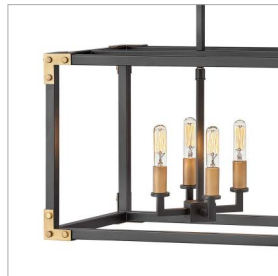

### SMALL EIGHT LIGHT LINEAR

Transport your decor to a stylish new dimension. Inspired by vintage trunks, cast campaign corners with oversized rivets are the hallmark of Louis. A Satin Black frame, accented at each corner with Heritage Brass coordinates with the candelabra within.

DETAILS	
FINISH:	Satin Black
MATERIAL:	Steel
DIMMABLE:	No

DIMENSIONS	
WIDTH:	34.5"
HEIGHT:	19"
DEPTH:	12.5
WEIGHT:	19lb

LIGHT SOURCE	
LIGHT SOURCE:	Socketed
WATTAGE:	8-5w Cand. LED, 60w Equiv. or 8-60w Cand.
VOLTAGE:	120v

#### PRODUCT DETAILS:

- This fixture includes multiple down stems in various lengths to customize the installation height, including two 6" stems and four 12" stems
- Suitable for use in dry (indoor) locations as defined by NEC and CEC. Meets United States UL Underwriters Laboratories & CSA Canadian Standards Association Product Safety Standards.
- Ideal for vintage filament bulbs (not included)
- Merging the best of traditional and modern elements with a sophisticated and streamlined look