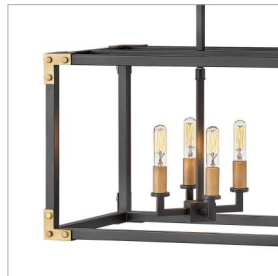

LOUIS

4298SK

SMALL EIGHT LIGHT LINEAR

Transport your decor to a stylish new dimension. Inspired by vintage trunks, cast campaign corners with oversized rivets are the hallmark of Louis. A Satin Black frame, accented at each corner with Heritage Brass coordinates with the candelabra within.

DETAILS	
FINISH:	Satin Black
MATERIAL:	Steel
DIMMABLE:	No

DIMENSIONS	
WIDTH:	34.5"
HEIGHT:	19"
DEPTH:	12.5
WEIGHT:	19lb

LIGHT SOURCE	
LIGHT SOURCE:	Socketed
WATTAGE:	8-5w Cand. LED, 60w Equiv. or 8-60w Cand.
VOLTAGE:	120v

MOUNTING	
CANOPY:	5"W X 15"L
LEAD WIRE:	1 X 120"
MAX HEIGHT:	51.5

SHIPPING	
CARTON LENGTH:	22.5
CARTON WIDTH:	16
CARTON HEIGHT:	37.5
CARTON WEIGHT:	25.5

PRODUCT DETAILS:

- This fixture includes multiple down stems in various lengths to customize the installation height, including two 6" stems and four 12" stems
- Suitable for use in dry (indoor) locations as defined by NEC and CEC. Meets United States UL Underwriters Laboratories & CSA Canadian Standards Association Product Safety Standards.
- Ideal for vintage filament bulbs (not included)
- Merging the best of traditional and modern elements with a sophisticated and streamlined look