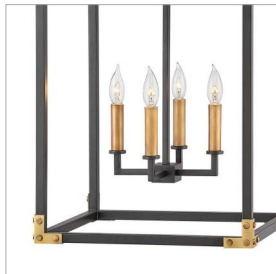

LOUIS

4295SK

LARGE OPEN FRAME

Transport your decor to a stylish new dimension. Inspired by vintage trunks, cast campaign corners with oversized rivets are the hallmark of Louis. A Satin Black frame, accented at each corner with Heritage Brass coordinates with the candelabra within.

DETAILS	
FINISH:	Satin Black
MATERIAL:	Steel
SLOPE DEGREE:	90
DIMMABLE:	No

DIMENSIONS	
WIDTH:	17.5"
HEIGHT:	24.3"
WEIGHT:	16.5lb

LIGHT SOURCE	
LIGHT SOURCE:	Socketed
VOLTAGE:	120v

MOUNTING	
CANOPY:	6.5" Sq.
LEAD WIRE:	1 X 120"
MAX HEIGHT:	56.8

SHIPPING	
CARTON LENGTH:	28
CARTON WIDTH:	21
CARTON HEIGHT:	20.5
CARTON WEIGHT:	21

PRODUCT DETAILS:

- This item may be hung on a sloped ceiling
- This fixture includes multiple down stems in various lengths to customize the installation height of the fixture, including one 6" stem and two 12" stems
- Suitable for use in dry (indoor) locations as defined by NEC and CEC. Meets United States UL Underwriters Laboratories & CSA Canadian Standards Association Product Safety Standards.
- Ideal for vintage filament bulbs (not included)
- Merging the best of traditional and modern elements with a sophisticated and streamlined look