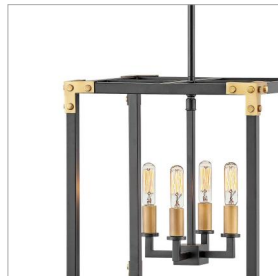

LOUIS

4294SK

MEDIUM OPEN FRAME

Transport your decor to a stylish new dimension. Inspired by vintage trunks, cast campaign corners with oversized rivets are the hallmark of Louis. A Satin Black frame, accented at each corner with Heritage Brass coordinates with the candelabra within.

DETAILS	
FINISH:	Satin Black
MATERIAL:	Steel
SLOPE DEGREE:	90
DIMMABLE:	No

DIMENSIONS	
WIDTH:	14.5"
HEIGHT:	16.3"
WEIGHT:	11.5lb

LIGHT SOURCE	
LIGHT SOURCE:	Socketed
VOLTAGE:	120v

MOUNTING	
CANOPY:	5.5" Sq.
LEAD WIRE:	1 X 120"
MAX HEIGHT:	48.8

SHIPPING	
CARTON LENGTH:	21
CARTON WIDTH:	18
CARTON HEIGHT:	17.5
CARTON WEIGHT:	14

PRODUCT DETAILS:

- This item may be hung on a sloped ceiling
- This fixture includes multiple down stems in various lengths to customize the installation height of the fixture, including one 6" stem and two 12" stems
- Suitable for use in dry (indoor) locations as defined by NEC and CEC. Meets United States UL Underwriters Laboratories & CSA Canadian Standards Association Product Safety Standards.
- Ideal for vintage filament bulbs (not included)
- Merging the best of traditional and modern elements with a sophisticated and streamlined look

HINKLEY

HINKLEY
33000 Pin Oak Parkway
Avon Lake, OH 44012

PHONE: (440) 653-5500
Toll Free: 1 (800) 446-5539

hinkley.com