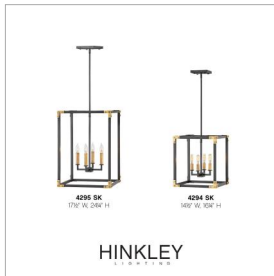

LOUIS

4294SK

MEDIUM OPEN FRAME

Transport your decor to a stylish new dimension. Inspired by vintage trunks, cast campaign corners with oversized rivets are the hallmark of Louis. A Satin Black frame, accented at each corner with Heritage Brass coordinates with the candelabra within.

DETAILS	
FINISH:	Satin Black
MATERIAL:	Steel
SLOPE DEGREE:	90
DIMMABLE:	No

DIMENSIONS	
WIDTH:	14.5"
HEIGHT:	16.3"
WEIGHT:	11.5lb

LIGHT SOURCE	
LIGHT SOURCE:	Socketed
VOLTAGE:	120v

MOUNTING	
CANOPY:	5.5" Sq.
LEAD WIRE:	1 X 120"
MAX HEIGHT:	48.8

SHIPPING	
CARTON LENGTH:	21
CARTON WIDTH:	18
CARTON HEIGHT:	17.5
CARTON WEIGHT:	14

PRODUCT DETAILS:

- This item may be hung on a sloped ceiling
- This fixture includes multiple down stems in various lengths to customize the installation height of the fixture, including one 6" stem and two 12" stems
- Suitable for use in dry (indoor) locations as defined by NEC and CEC. Meets United States UL Underwriters Laboratories & CSA Canadian Standards Association Product Safety Standards.
- Ideal for vintage filament bulbs (not included)
- Merging the best of traditional and modern elements with a sophisticated and streamlined look

HINKLEY

HINKLEY
33000 Pin Oak Parkway
Avon Lake, OH 44012

PHONE: (440) 653-5500
Toll Free: 1 (800) 446-5539

hinkley.com