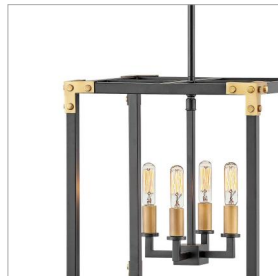

### MEDIUM OPEN FRAME

Transport your decor to a stylish new dimension. Inspired by vintage trunks, cast campaign corners with oversized rivets are the hallmark of Louis. A Satin Black frame, accented at each corner with Heritage Brass coordinates with the candelabra within.

DETAILS	
FINISH:	Satin Black
MATERIAL:	Steel
SLOPE DEGREE:	90
DIMMABLE:	No

DIMENSIONS	
WIDTH:	14.5"
HEIGHT:	16.3"
WEIGHT:	11.5lb

LIGHT SOURCE	
LIGHT SOURCE:	Socketed
VOLTAGE:	120v

MOUNTING	
CANOPY:	5.5" Sq.
LEAD WIRE:	1 X 120"
MAX HEIGHT:	48.8

#### PRODUCT DETAILS:

- This item may be hung on a sloped ceiling
- This fixture includes multiple down stems in various lengths to customize the installation height of the fixture, including one 6" stem and two 12" stems
- Suitable for use in dry (indoor) locations as defined by NEC and CEC. Meets United States UL Underwriters Laboratories & CSA Canadian Standards Association Product Safety Standards.
- Ideal for vintage filament bulbs (not included)
- Merging the best of traditional and modern elements with a sophisticated and streamlined look