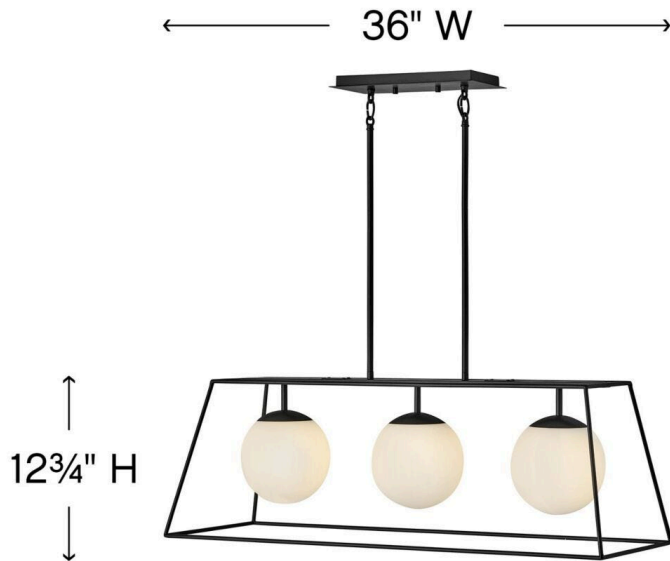

JONAS

4376BK

SMALL THREE LIGHT LINEAR

Jonas is a maestro of mid-century modern design. Eye-catching etched glass globes are centered within a modern open frame of solid steel in either Heritage Brass or Black, creating a sleek timeless form infused with retro flair.

DETAILS	
FINISH:	Black
MATERIAL:	Steel
GLASS:	Etched Opal
DIMMABLE:	No

DIMENSIONS	
WIDTH:	36"
HEIGHT:	12.8"
DEPTH:	13
WEIGHT:	13.5lb

LIGHT SOURCE	
LIGHT SOURCE:	Socketed
WATTAGE:	3-10w Med. LED, 100w Equiv. or 3-100w Med.
VOLTAGE:	120v

MOUNTING	
CANOPY:	5.25"W X 11.25"L
LEAD WIRE:	1 X 120"
MAX HEIGHT:	47

SHIPPING	
CARTON LENGTH:	36
CARTON WIDTH:	16
CARTON HEIGHT:	15
CARTON WEIGHT:	20.7

PRODUCT DETAILS:

- This fixture includes multiple down stems in various lengths to customize the installation height, including two 6" stems and four 12" stems
- Suitable for use in dry (indoor) locations as defined by NEC and CEC. Meets United States UL Underwriters Laboratories & CSA Canadian Standards Association Product Safety Standards.
- Distinctive mid-century modern elements merge with sleek and timeless forms for a vintage vibe with modern flair