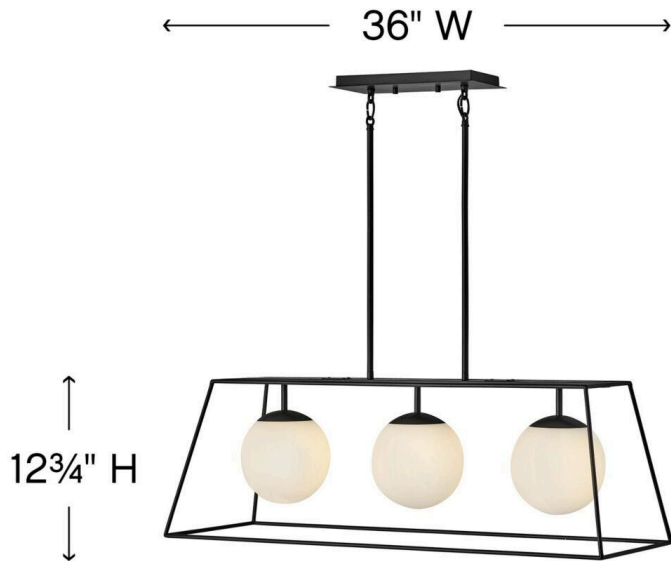

JONAS

4376BK

SMALL THREE LIGHT LINEAR

Jonas is a maestro of mid-century modern design. Eye-catching etched glass globes are centered within a modern open frame of solid steel in either Heritage Brass or Black, creating a sleek timeless form infused with retro flair.

DETAILS	
FINISH:	Black
MATERIAL:	Steel
GLASS:	Etched Opal
DIMMABLE:	No

DIMENSIONS	
WIDTH:	36"
HEIGHT:	12.8"
DEPTH:	13
WEIGHT:	13.5lb

LIGHT SOURCE	
LIGHT SOURCE:	Socketed
WATTAGE:	3-10w Med. LED, 100w Equiv. or 3-100w Med.
VOLTAGE:	120v

MOUNTING	
CANOPY:	5.25"W X 11.25"L
LEAD WIRE:	1 X 120"
MAX HEIGHT:	47

SHIPPING	
CARTON LENGTH:	36
CARTON WIDTH:	16
CARTON HEIGHT:	15
CARTON WEIGHT:	20.7

PRODUCT DETAILS:

- This fixture includes multiple down stems in various lengths to customize the installation height, including two 6" stems and four 12" stems
- Suitable for use in dry (indoor) locations as defined by NEC and CEC. Meets United States UL Underwriters Laboratories & CSA Canadian Standards Association Product Safety Standards.
- Distinctive mid-century modern elements merge with sleek and timeless forms for a vintage vibe with modern flair