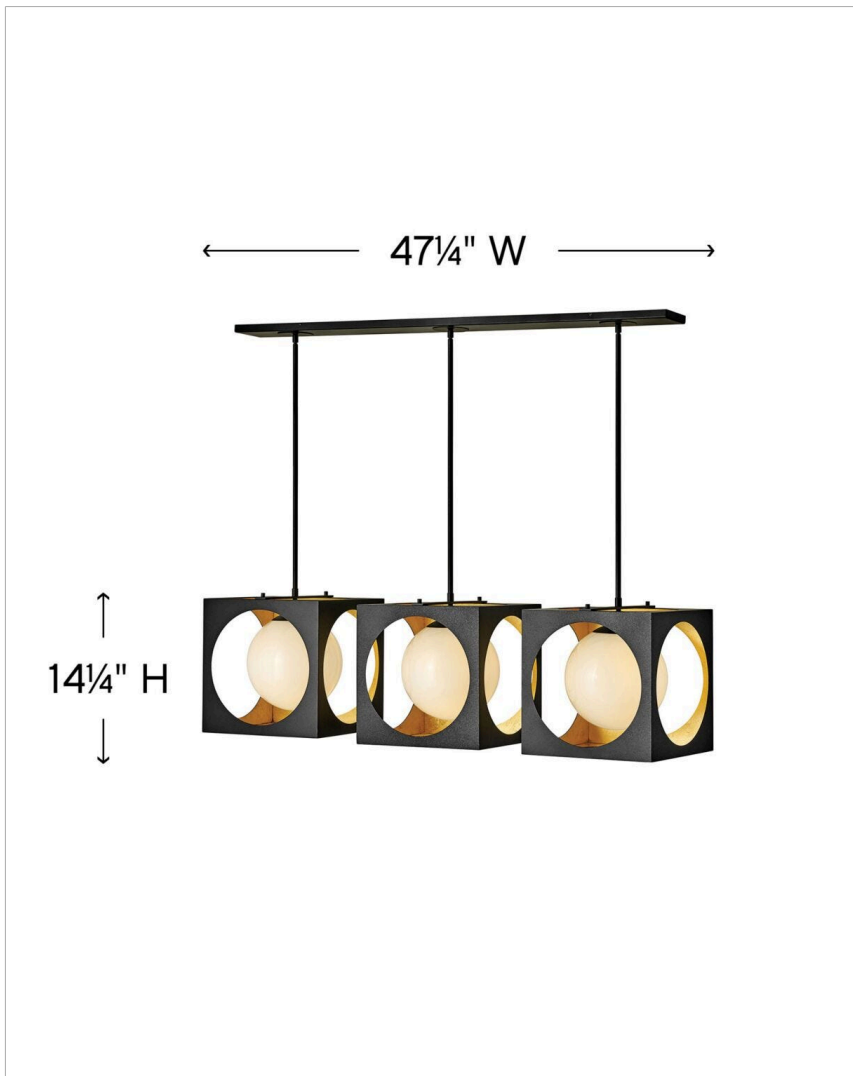

### THREE LIGHT LINEAR

Vega's sculptural form mixes elements of daring mid-century flair with retro drama. Interspersing spheres and squares within its dramatic profile, Vega's textured exterior of Anvil Black merges with a tantalizing Gilded Gold interior to create an art-worthy silhouette.

DETAILS	
FINISH:	Anvil Black
MATERIAL:	Steel
GLASS:	Etched Opal
SLOPE DEGREE:	90
DIMMABLE:	No

DIMENSIONS	
WIDTH:	47.3"
HEIGHT:	14.3"
WEIGHT:	24.9lb

LIGHT SOURCE	
LIGHT SOURCE:	Socketed
VOLTAGE:	120v

MOUNTING	
CANOPY:	47.25"L X 4.75"W
LEAD WIRE:	1 X 120"
MAX HEIGHT:	47

#### PRODUCT DETAILS:

- This item may be hung on a sloped ceiling
- This fixture includes multiple down stems in various lengths to customize the installation height, including three 6" stems and six 12" stems
- Fixture weighs over 50lbs. Must be supported independently of the outlet box unless the outlet box is UL listed for the appropriate weight.
- Suitable for use in dry (indoor) locations as defined by NEC and CEC. Meets United States UL Underwriters Laboratories & CSA Canadian Standards Association Product Safety Standards.
- Bold silhouette with dramatic details creates a modern statement