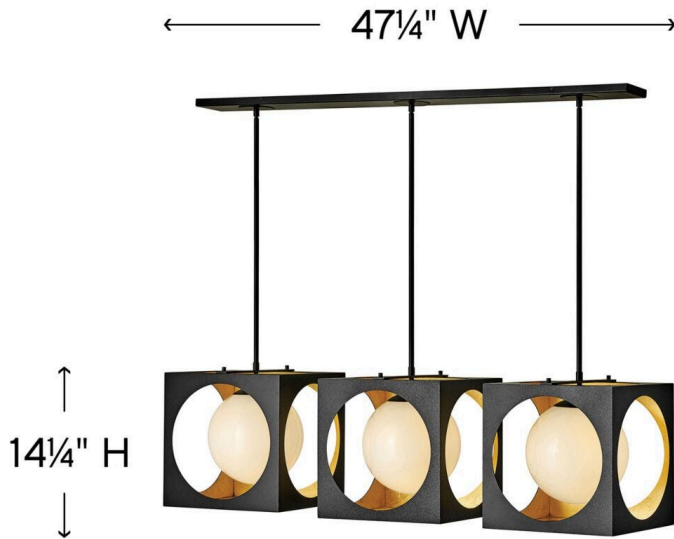

VEGA

FR33005ABK

THREE LIGHT LINEAR

Vega's sculptural form mixes elements of daring mid-century flair with retro drama. Interspersing spheres and squares within its dramatic profile, Vega's textured exterior of Anvil Black merges with a tantalizing Gilded Gold interior to create an art-worthy silhouette.

DETAILS	
FINISH:	Anvil Black
MATERIAL:	Steel
GLASS:	Etched Opal
SLOPE DEGREE:	90
DIMMABLE:	No

DIMENSIONS	
WIDTH:	47.3"
HEIGHT:	14.3"
WEIGHT:	24.9lb

LIGHT SOURCE	
LIGHT SOURCE:	Socketed
VOLTAGE:	120v

MOUNTING	
CANOPY:	47.25"L X 4.75"W
LEAD WIRE:	1 X 120"
MAX HEIGHT:	47

SHIPPING	
CARTON LENGTH:	48.5
CARTON WIDTH:	15
CARTON HEIGHT:	16
CARTON WEIGHT:	32.4

PRODUCT DETAILS:

- This item may be hung on a sloped ceiling
- This fixture includes multiple down stems in various lengths to customize the installation height, including three 6" stems and six 12" stems
- Fixture weighs over 50lbs. Must be supported independently of the outlet box unless the outlet box is UL listed for the appropriate weight.
- Suitable for use in dry (indoor) locations as defined by NEC and CEC. Meets United States UL Underwriters Laboratories & CSA Canadian Standards Association Product Safety Standards.
- Bold silhouette with dramatic details creates a modern statement