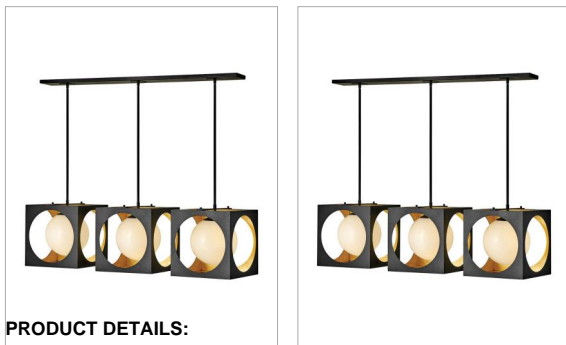

VEGA

FR33005ABK

THREE LIGHT LINEAR

Vega's sculptural form mixes elements of daring mid-century flair with retro drama. Interspersing spheres and squares within its dramatic profile, Vega's textured exterior of Anvil Black merges with a tantalizing Gilded Gold interior to create an art-worthy silhouette.

DETAILS	
FINISH:	Anvil Black
MATERIAL:	Steel
GLASS:	Etched Opal
SLOPE DEGREE:	90
DIMMABLE:	No

DIMENSIONS	
WIDTH:	47.3"
HEIGHT:	14.3"
WEIGHT:	24.9lb

LIGHT SOURCE	
LIGHT SOURCE:	Socketed
VOLTAGE:	120v

MOUNTING	
CANOPY:	47.25"L X 4.75"W
LEAD WIRE:	1 X 120"
MAX HEIGHT:	47

SHIPPING	
CARTON LENGTH:	48.5
CARTON WIDTH:	15
CARTON HEIGHT:	16
CARTON WEIGHT:	32.4

PRODUCT DETAILS:

- This item may be hung on a sloped ceiling
- This fixture includes multiple down stems in various lengths to customize the installation height, including three 6" stems and six 12" stems
- Fixture weighs over 50lbs. Must be supported independently of the outlet box unless the outlet box is UL listed for the appropriate weight.
- Suitable for use in dry (indoor) locations as defined by NEC and CEC. Meets United States UL Underwriters Laboratories & CSA Canadian Standards Association Product Safety Standards.
- Bold silhouette with dramatic details creates a modern statement