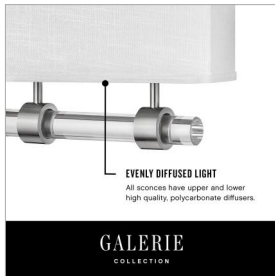

GALERIE

COLLECTION

LINK HEATHERED GRAY

41303BK

MEDIUM TWO LIGHT SCONCE

Perfected by its prominent round or square finial, Link represents an updated design suitable for all types of rooms. Its shade comes in Off White Linen or Heather Gray Linen, complemented by a Black or Brushed Nickel color combinations to enhance its chic silhouette.

DETAILS	
FINISH:	Black
MATERIAL:	Steel
SHADE:	Heathered Gray Linen
DIMMABLE:	YES - CL TYPE DIMMER (SSL7A)

DIMENSIONS	
WIDTH:	15"
HEIGHT:	11.5"
WEIGHT:	5.1lb
BACK PLATE:	13.50"W X 7.25"H
EXTENSION:	3"
TOP TO OUTLET:	4.25"

SHIPPING	
CARTON LENGTH:	17.5
CARTON WIDTH:	17
CARTON HEIGHT:	19
CARTON WEIGHT:	10.2

PRODUCT DETAILS:

- Suitable for use in dry (indoor) locations as defined by NEC and CEC. Meets United States UL Underwriters Laboratories & CSA Canadian Standards Association Product Safety Standards.
- Classic, elegant lines and timeless details enhance a traditional space
- Merging modern and classic elements, the Galerie collection offers a selection of LED ceiling and sconce fixtures with unique details that effortlessly balance a variety of spaces with form and function. The complementary contours, materials and finishes allow each silhouette to be used in unison or easily combined with other Galerie pieces.
- LED components carry a 5-year limited warranty
- Diffusers are made of high transmittance, high diffusion, color stable LDA-filled polycarbonate to maximize delivered lumens
- ADA compliant
- Mounting hardware is hidden on the back plate to ensure a clean silhouette
- Fixture mounting plate supports both junction box and direct wire install of either Romex or Conduit.