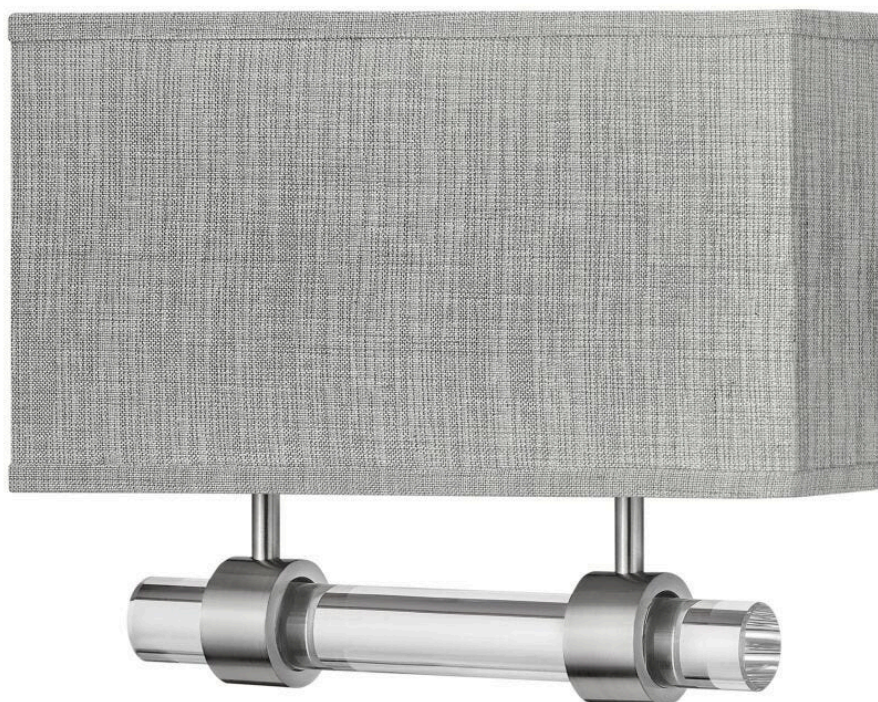

## LUSTER HEATHERED GRAY

MEDIUM TWO LIGHT SCONCE

**41603BN**

Inspired by its lustrous appeal, Luster is a supremely suitable wall sconce for a variety of hospitality or residential settings. Luster features a clear glass rod with chic beveled ends, and comes in either a Brushed Nickel or Heritage Brass finish met with an Off White Linen or Heather Gray Linen shade. This LED sconce is fully dimmable and ADA compliant.

**FINISH:** Brushed Nickel

**SHADE:** Heathered Gray Linen

**WIDTH:** 15"

**HEIGHT:** 11.8"

**DEPTH:** 0

**LIGHT SOURCE:** Integrated LED

**WATTAGE:** 32w LED \*Included