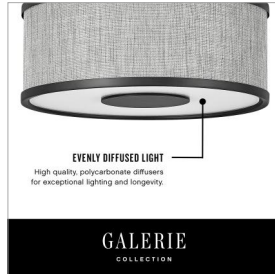

GALERIE
COLLECTION

**HALO HEATHERED
GRAY**

42009BK

LARGE FLUSH MOUNT

Designed with luminosity top of mind, Halo is held within an oversized lockup encased in a sleek flat disk design element. It is complemented by an Off White Linen or Heather Gray Linen shade, accompanied by a Black or Brushed Nickel finish, and easily completes any space with both form and function top of mind.

| DETAILS | |
|-----------|---|
| FINISH: | Black |
| MATERIAL: | Steel |
| SHADE: | Heathered Gray Linen |
| DIMMABLE: | YES - WITH DIMMABLE LAMP (NOT INCLUDED) |

| DIMENSIONS | |
|------------|-------|
| WIDTH: | 24.3" |
| HEIGHT: | 8.8" |
| WEIGHT: | 6.4lb |

PRODUCT DETAILS:

- Suitable for use in dry (indoor) locations as defined by NEC and CEC. Meets United States UL Underwriters Laboratories & CSA Canadian Standards Association Product Safety Standards.
- Merging modern and classic elements, the Galerie collection offers a selection of LED ceiling and sconce fixtures with unique details that effortlessly balance a variety of spaces with form and function. The complementary contours, materials and finishes allow each silhouette to be used in unison or easily combined with other Galerie pieces.
- Merging the best of traditional and modern elements with a sophisticated and streamlined look
- Diffusers are made of high transmittance, high diffusion, color stable LDA-filled polycarbonate to maximize delivered lumens