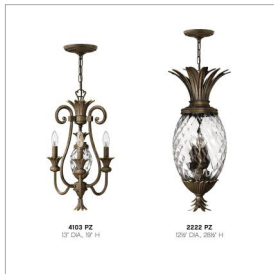

PLANTATION

2222PZ

MEDIUM PENDANT

A Hinkley classic, the ornate Plantation collection features exceptional pineapple shaped, clear optic glass that makes a noble statement with matching candle sleeves and elaborate, decorative cast detailing.

DETAILS	
FINISH:	Pearl Bronze
MATERIAL:	Aluminum
GLASS:	Clear Optic
SLOPE DEGREE:	90
DIMMABLE:	No

DIMENSIONS	
WIDTH:	12.5"
HEIGHT:	28.5"
WEIGHT:	24lb

LIGHT SOURCE	
LIGHT SOURCE:	Socketed
WATTAGE:	4-5w Cand. LED, 40w Equiv. or 4-40w Cand.
VOLTAGE:	120v

MOUNTING	
CANOPY:	6" Dia.
LEAD WIRE:	1 X 72"

SHIPPING	
CARTON LENGTH:	15
CARTON WIDTH:	29
CARTON HEIGHT:	21
CARTON WEIGHT:	31

PRODUCT DETAILS:

- This item may be hung on a sloped ceiling
- Suitable for use in damp locations as defined by NEC and CEC. Meets United States UL Underwriters Laboratories & CSA Canadian Standards Association Product Safety Standards.
- Classic, elegant lines and timeless details enhance a traditional space