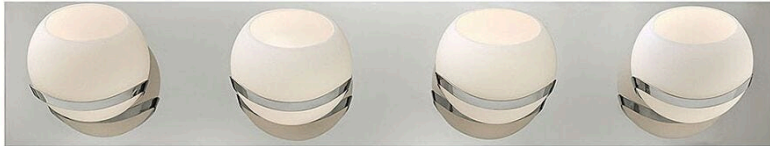

NOVA

50104CM

NOVA FOUR LIGHT VANITY

Nova's sleek design centers on modern etched glass spheres bound by flowing strips of polished chrome. The sleek mirror-like finish on the floating back plate reinforces its contemporary chic attitude.

DETAILS	
FINISH:	Chrome
MATERIAL:	Steel
GLASS:	Etched Opal
DIMMABLE:	No

DIMENSIONS	
WIDTH:	25.5"
HEIGHT:	5"
WEIGHT:	5lb
EXTENSION:	4.8"
TOP TO OUTLET:	2.750000"

LIGHT SOURCE	
LIGHT SOURCE:	Socketed
VOLTAGE:	120v

SHIPPING	
CARTON LENGTH:	33
CARTON WIDTH:	11.5
CARTON HEIGHT:	11
CARTON WEIGHT:	7

PRODUCT DETAILS:

- Suitable for use in damp locations as defined by NEC and CEC. Meets United States UL Underwriters Laboratories & CSA Canadian Standards Association Product Safety Standards.
- Sparkling chrome with reflective finish