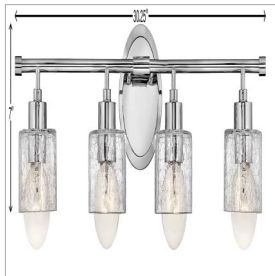

MAEVE

5084CM

LARGE FOUR LIGHT VANITY

Suitable for a variety of styles, Maeve is an instant showstopper. Its unique crackle glass surrounds the bulb, while its fun and flirty design balances the sophisticated Chrome finish. It pairs seamlessly with a G-style bulb.

DETAILS	
FINISH:	Chrome
MATERIAL:	Steel
GLASS:	Crackle
DIMMABLE:	YES - WITH DIMMABLE LAMP (NOT INCLUDED)

DIMENSIONS	
WIDTH:	30.3"
HEIGHT:	7"
WEIGHT:	5.8lb
BACK PLATE:	5.5" Dia.
EXTENSION:	7"
TOP TO OUTLET:	2.75"

LIGHT SOURCE	
LIGHT SOURCE:	Socketed
WATTAGE:	4-10w Med. LED, 100w Equiv. or 4-100w Med.
VOLTAGE:	120v

SHIPPING	
CARTON LENGTH:	33
CARTON WIDTH:	12.3
CARTON HEIGHT:	8.1
CARTON WEIGHT:	7.6

PRODUCT DETAILS:

- Fixture can be mounted either up or down
- Suitable for use in damp locations as defined by NEC and CEC. Meets United States UL Underwriters Laboratories & CSA Canadian Standards Association Product Safety Standards.
- Sparkling chrome with reflective finish
- Bold silhouette with dramatic details creates a modern statement
- Mounting hardware is hidden on the back plate to ensure a clean silhouette
- Ideal for g-style bulbs (not included)