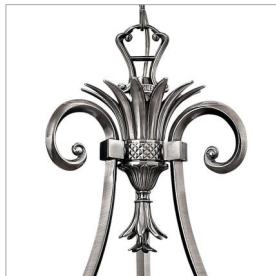

PLANTATION

4886PL

MEDIUM SINGLE TIER CHANDELIER

A Hinkley classic, the ornate Plantation collection features exceptional pineapple shaped, clear optic glass that makes a noble statement with matching candle sleeves and elaborate, decorative cast detailing.

DETAILS	
FINISH:	Polished Antique Nickel
MATERIAL:	Metal
GLASS:	Clear Optic
SHADE:	Ivory Silk
SLOPE DEGREE:	90
DIMMABLE:	No

DIMENSIONS	
WIDTH:	28"
HEIGHT:	33"
WEIGHT:	21lb

LIGHT SOURCE	
LIGHT SOURCE:	Socketed
WATTAGE:	7-5w Cand. LED, 60w Equiv. or 7-60w Cand.
VOLTAGE:	120v

MOUNTING	
CANOPY:	6" Dia.
LEAD WIRE:	1 X 72"

SHIPPING	
CARTON LENGTH:	19
CARTON WIDTH:	30
CARTON HEIGHT:	30
CARTON WEIGHT:	42

PRODUCT DETAILS:

- This item may be hung on a sloped ceiling
- Suitable for use in dry (indoor) locations as defined by NEC and CEC. Meets United States UL Underwriters Laboratories & CSA Canadian Standards Association Product Safety Standards.
- Features On/Off switch
- Classic, elegant lines and timeless details enhance a traditional space